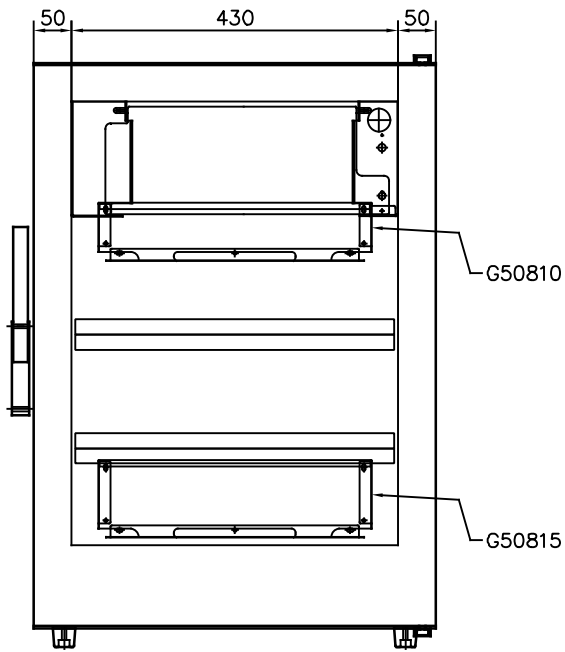

PENGUIN REFRIGERATION LIMITED		Part No: <b>1G50841</b>		Page: Tav. 1 / 1		03			
sales@penguinfrigo.co.uk www.penguinfrigo.co.uk		STANDARD FRIDGE MS 130 12 / 24v				02			
						01			
Sch Contr:	Spessore:	General Tolerance:	Made by:	Vised:	Date:	Rev.	Data	Signature	
03		ISO 2768 <sub>C</sub>							

PENGUIN REFRIGERATION LIMITED		Part No: <b>1G50841</b>	Page: Tav. 1 / 1	03		
sales@penguinfrigo.co.uk www.penguinfrigo.co.uk		STANDARD FRIDGE MS 130 12 / 24v		02		
				01		
Sch Contr: 03	Spessore:	General Tolerance: ISO 2768 <sub>C</sub>	Made by:	Vised:	Date:	Rev. Data Signature