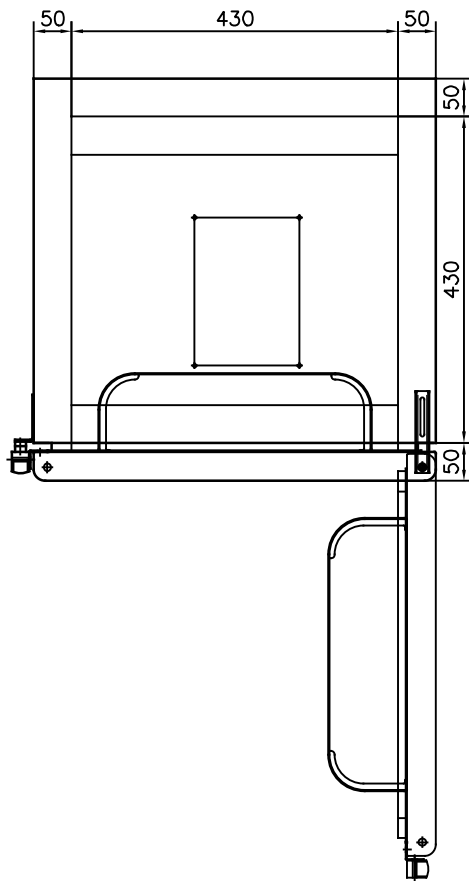

PENGUIN REFRIGERATION LIMITED		Part No: <b>1G50841</b>		Page: Tav. 1 / 1		03			
sales@penguinfrigo.co.uk www.penguinfrigo.co.uk		STANDARD FRIDGE MS 130 12 / 24v				02			
						01			
Sch Contr:	Spessore:	General Tolerance:	Made by:	Vised:	Date:	Rev.	Data	Signature	
03		ISO 2768 <sub>C</sub>							

PENGUIN REFRIGERATION LIMITED		Part No: <b>1G50841</b>	Page: Tav. 1 / 1	03		
sales@penguinfrigo.co.uk www.penguinfrigo.co.uk		STANDARD FRIDGE MS 130 12 / 24v		02		
				01		
Sch Contr: 03	Spessore:	General Tolerance: ISO 2768 <sub>C</sub>	Made by:	Vised:	Date:	Rev. Data Signature