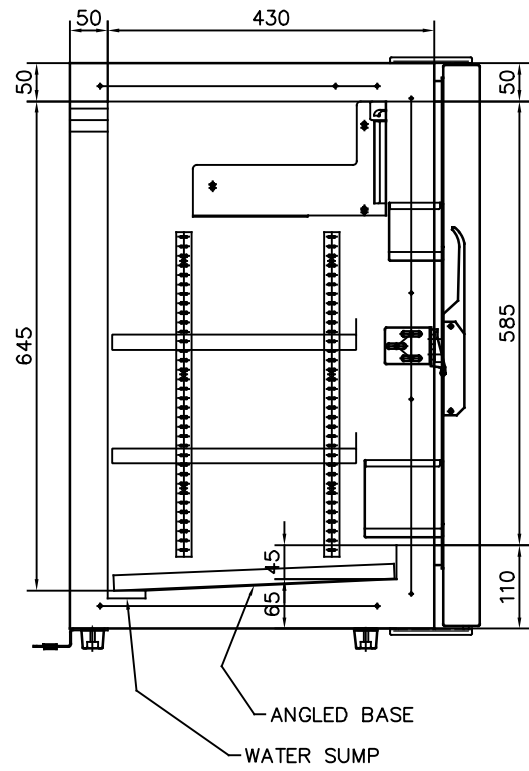

PENGUIN REFRIGERATION LIMITED		Part No: <b>1G50841</b>		Page: Tav. 1 / 1		03			
sales@penguinfrigo.co.uk www.penguinfrigo.co.uk		STANDARD FRIDGE MS 130 12 / 24v				02			
						01			
Sch Contr:	Spessore:	General Tolerance:	Made by:	Vised:	Date:	Rev.	Data	Signature	
03		ISO 2768 <sub>C</sub>							

PENGUIN REFRIGERATION LIMITED		Part No: <b>1G50841</b>	Page: Tav. 1 / 1	03		
sales@penguinfrigo.co.uk www.penguinfrigo.co.uk		STANDARD FRIDGE MS 130 12 / 24v		02		
				01		
Sch Contr: 03	Spessore:	General Tolerance: ISO 2768 <sub>C</sub>	Made by:	Vised:	Date:	Rev. Data Signature