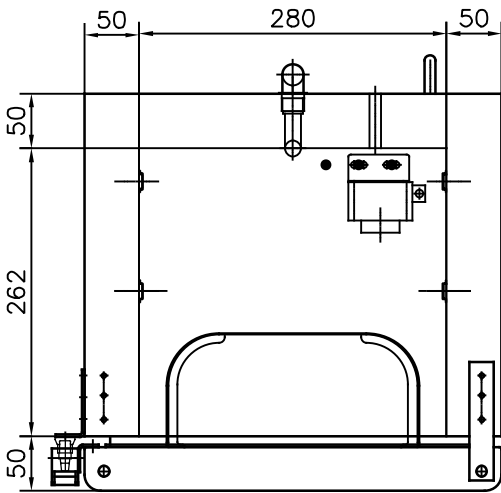

GAS EXIT PIPE

DRAIN

PENGUIN REFRIGERATION LIMITED		Part No: 1G52146	Page: Tav. 1 / 1	03		
sales@penguinfrigo.co.uk www.penguinfrigo.co.uk		STANDARD FRIDGE MS 42 IN 12 / 24v		02		
				01		
Sch Contr: 03	Spessore:	General Tolerance: ISO 2768 _C	Made by:	Vised:	Date:	Rev. Data Signature

PENGUIN REFRIGERATION LIMITED	Part No: 1G52146	Page: Tav. 1 / 1	03				
sales@penguinfrigo.co.uk www.penguinfrigo.co.uk	STANDARD FRIDGE MS 42 IN 12 / 24v		02				
Sch Contr: Spessore: General Tolerance: Made by: Vised: Date:			03	01			
ISO 2768 _C					Rev.	Data	Signature