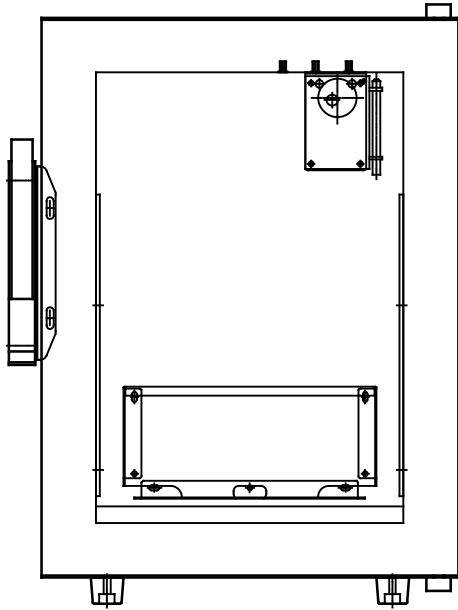

GAS EXIT PIPE

DRAIN

PENGUIN REFRIGERATION LIMITED		Part No: 1G52146	Page: Tav. 1 / 1	03		
sales@penguinfrigo.co.uk www.penguinfrigo.co.uk		STANDARD FRIDGE MS 42 IN 12 / 24v		02		
				01		
Sch Contr: 03	Spessore:	General Tolerance: ISO 2768 _C	Made by:	Vised:	Date:	Rev. Data Signature

PENGUIN REFRIGERATION LIMITED	Part No: 1G52146	Page: Tav. 1 / 1	03				
sales@penguinfrigo.co.uk www.penguinfrigo.co.uk	STANDARD FRIDGE MS 42 IN 12 / 24v		02				
Sch Contr: Spessore: General Tolerance: Made by: Vised: Date:			03	01			
ISO 2768 _C					Rev.	Data	Signature