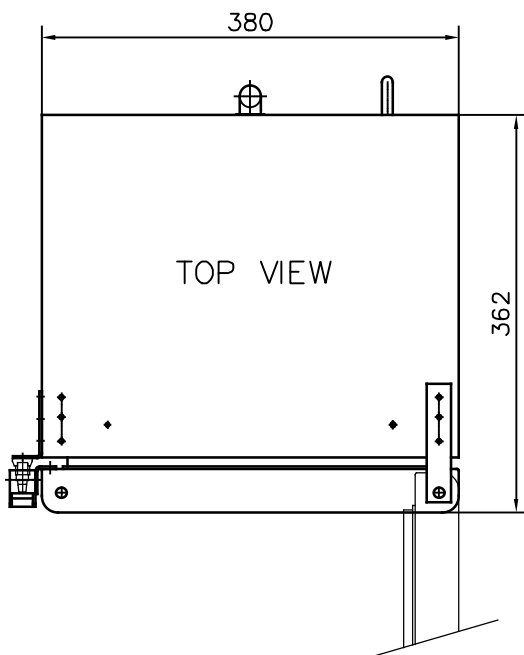

GAS EXIT PIPE

DRAIN

PENGUIN REFRIGERATION LIMITED		Part No: 1G52146	Page: Tav. 1 / 1	03		
sales@penguinfrigo.co.uk www.penguinfrigo.co.uk		STANDARD FRIDGE MS 42 IN 12 / 24v		02		
				01		
Sch Contr: 03	Spessore:	General Tolerance: ISO 2768 _C	Made by:	Vised:	Date:	Rev. Data Signature

PENGUIN REFRIGERATION LIMITED	Part No: 1G52146	Page: Tav. 1 / 1	03				
sales@penguinfrigo.co.uk www.penguinfrigo.co.uk	STANDARD FRIDGE MS 42 IN 12 / 24v		02				
Sch Contr: Spessore: General Tolerance: Made by: Vised: Date:			03	01			
ISO 2768 _C					Rev.	Data	Signature