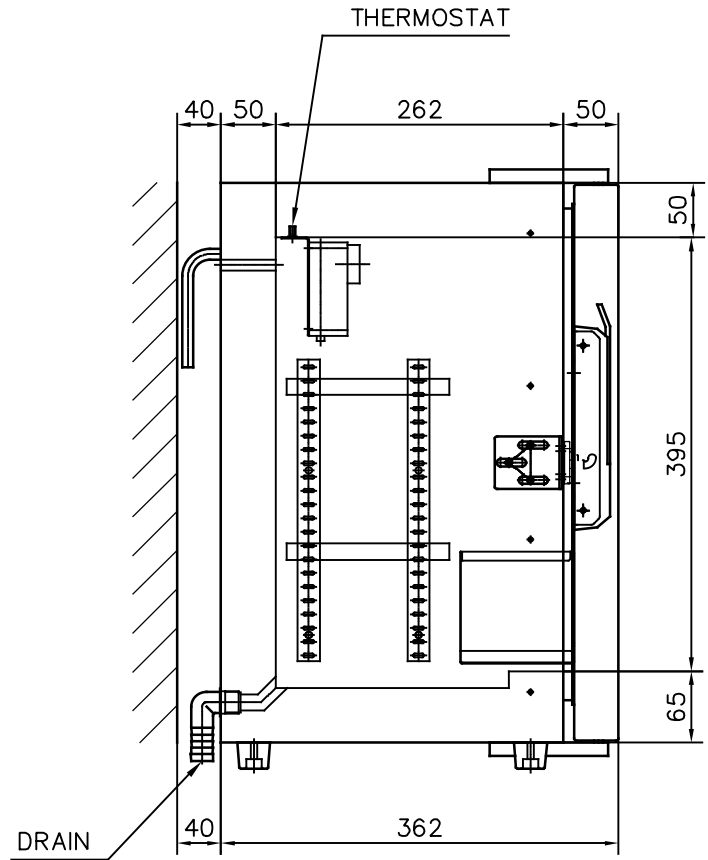

GAS EXIT PIPE

DRAIN

PENGUIN REFRIGERATION LIMITED		Part No: 1G52146	Page: Tav. 1 / 1	03		
sales@penguinfrigo.co.uk www.penguinfrigo.co.uk		STANDARD FRIDGE MS 42 IN 12 / 24v		02		
				01		
Sch Contr: 03	Spessore:	General Tolerance: ISO 2768 _C	Made by:	Vised:	Date:	Rev. Data Signature

PENGUIN REFRIGERATION LIMITED	Part No: 1G52146	Page: Tav. 1 / 1	03				
sales@penguinfrigo.co.uk www.penguinfrigo.co.uk	STANDARD FRIDGE MS 42 IN 12 / 24v		02				
Sch Contr: Spessore: General Tolerance: Made by: Vised: Date:			03	01			
ISO 2768 _C					Rev.	Data	Signature