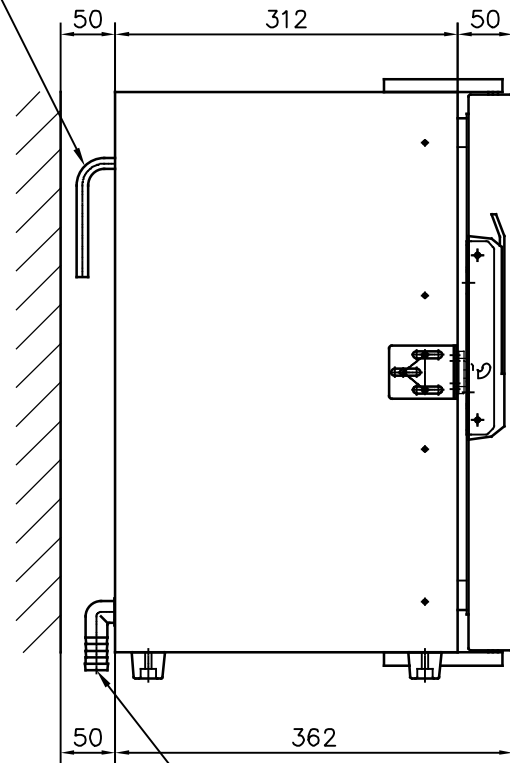

GAS EXIT PIPE

DRAIN

PENGUIN REFRIGERATION LIMITED		Part No: 1G52146	Page: Tav. 1 / 1	03		
sales@penguinfrigo.co.uk www.penguinfrigo.co.uk		STANDARD FRIDGE MS 42 IN 12 / 24v		02		
				01		
Sch Contr: 03	Spessore:	General Tolerance: ISO 2768 _C	Made by:	Vised:	Date:	Rev. Data Signature

PENGUIN REFRIGERATION LIMITED	Part No: 1G52146	Page: Tav. 1 / 1	03				
sales@penguinfrigo.co.uk www.penguinfrigo.co.uk	STANDARD FRIDGE MS 42 IN 12 / 24v		02				
Sch Contr: Spessore: General Tolerance: Made by: Vised: Date:			03	01			
ISO 2768 _C					Rev.	Data	Signature