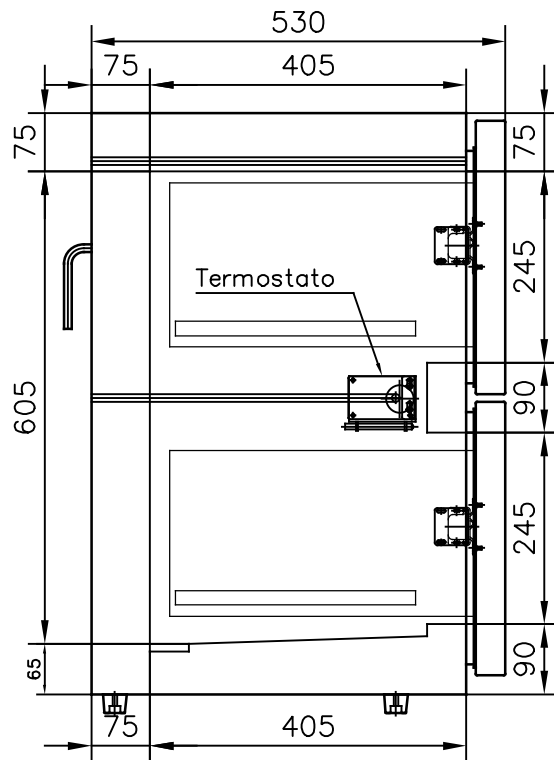

PENGUIN REFRIGERATION LIMITED	Part No: 1G60051	Page: Tav. 1 / 1	03				
sales@penguinfrigo.co.uk www.penguinfrigo.co.uk	MS 80 2 DRAWER FREEZER 12 / 24v		02				
Sch Contr: Spessore: General Tolerance: Made by: Vised: Date:			03	01			
ISO 2768 _C					Rev.	Data	Signature

PENGUIN REFRIGERATION LIMITED	Part No: 1G60051	Page: Tav. 1 / 1	03				
sales@penguinfrigo.co.uk www.penguinfrigo.co.uk	MS 80 2 DRAWER FREEZER 12 / 24v		02				
Sch Contr: Spessore: General Tolerance: Made by: Vised: Date:			03				
ISO 2768 _C					Rev.	Data	Signature