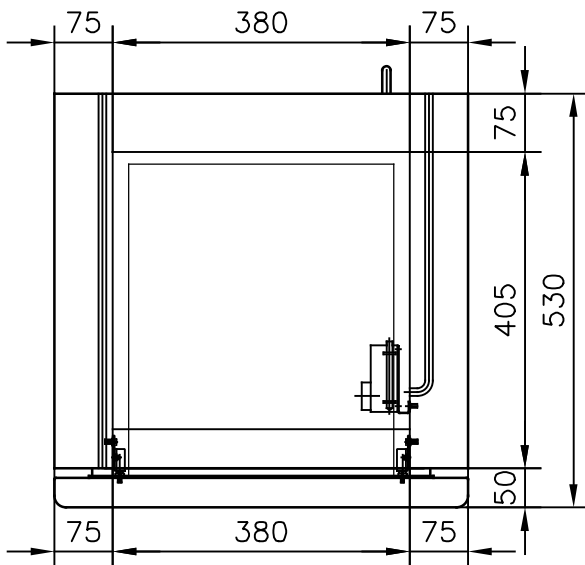

PENGUIN REFRIGERATION LIMITED	Part No: 1G60051	Page: Tav. 1 / 1	03				
sales@penguinfrigo.co.uk www.penguinfrigo.co.uk	MS 80 2 DRAWER FREEZER 12 / 24v		02				
Sch Contr: Spessore: General Tolerance: Made by: Vised: Date:			03	01			
ISO 2768 _C					Rev.	Data	Signature

PENGUIN REFRIGERATION LIMITED	Part No: 1G60051	Page: Tav. 1 / 1	03				
sales@penguinfrigo.co.uk www.penguinfrigo.co.uk	MS 80 2 DRAWER FREEZER 12 / 24v		02				
Sch Contr: Spessore: General Tolerance: Made by: Vised: Date:			03				
ISO 2768 _C					Rev.	Data	Signature