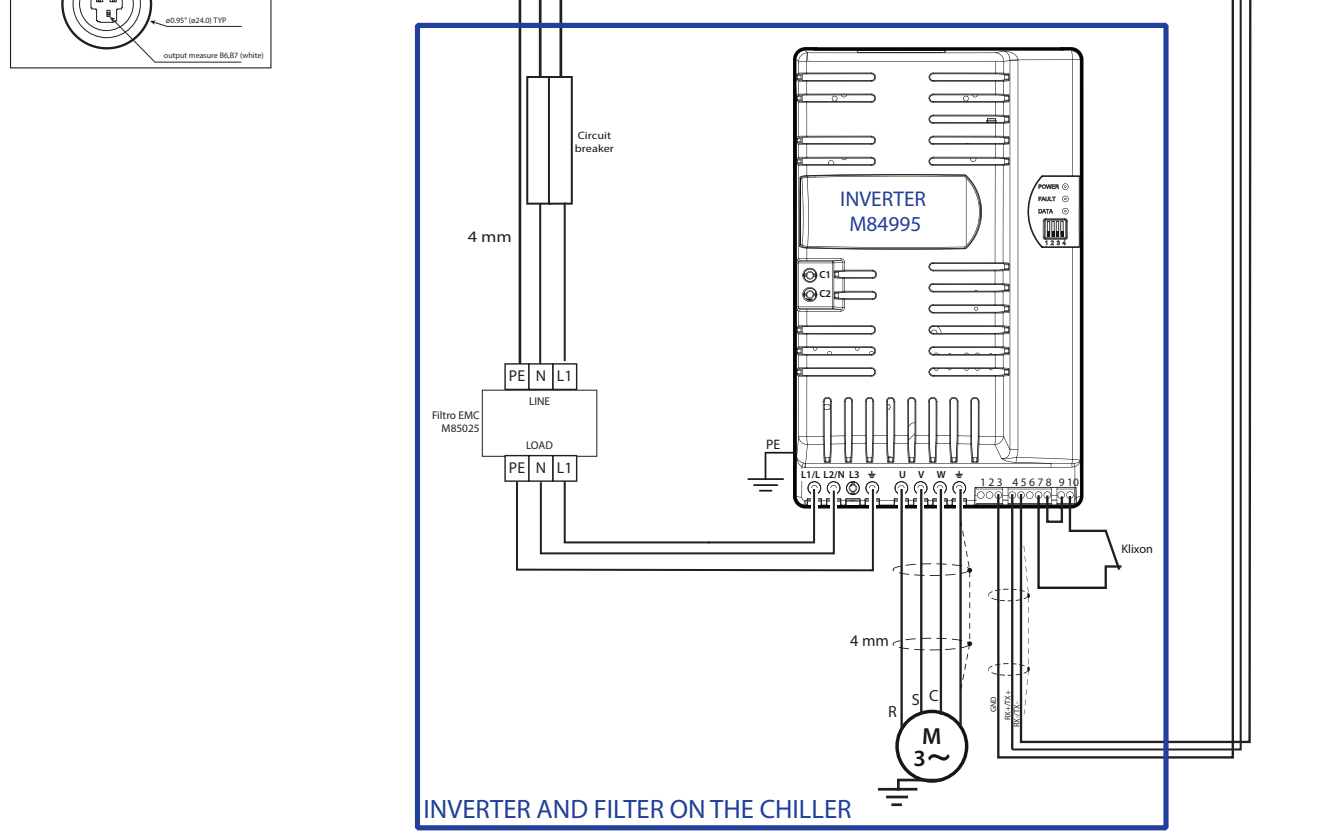

WARNING: Electrician connections are already done by Veco. While installing, connect only the main power supply, the sea water pump and the circulation pump.

CLIMMA DC ELECTRICAL BOX (M85065)

- 1) Main power supply and pumps
- 2) Power connection to the chiller
- 3) Reverse Cycle valve and water valve
- 4) Signals and probes - in/out

INVERTER AND FILTER ON THE CHILLER