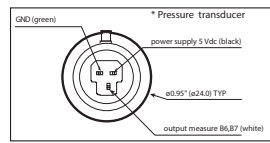

WARNING: Electrician connections are already done by Veco. While installing, connect only the main power supply, the sea water pump and the circulation pump.

CLIMMA DC ELECTRICAL BOX (M85065)

- 1) Main power supply and pumps
- 2) Power connection to the chiller
- 3) Reverse Cycle valve and water valve
- 4) Signals and probes - in/out