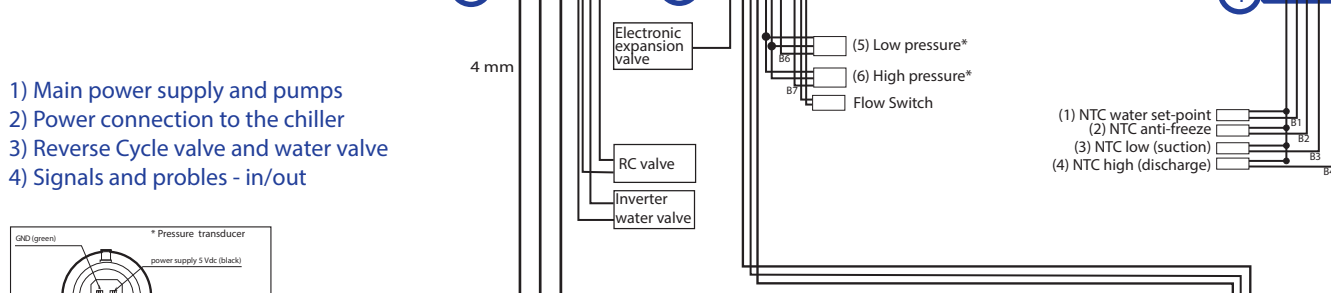

WARNING: Electrician connections are already done by Veco. While installing, connect only the main power supply, the sea water pump and the circulation pump.

CLIMMA DC ELECTRICAL BOX (M85065)

- 1) Main power supply and pumps
- 2) Power connection to the chiller
- 3) Reverse Cycle valve and water valve
- 4) Signals and probes - in/out

INVERTER AND FILTER ON THE CHILLER