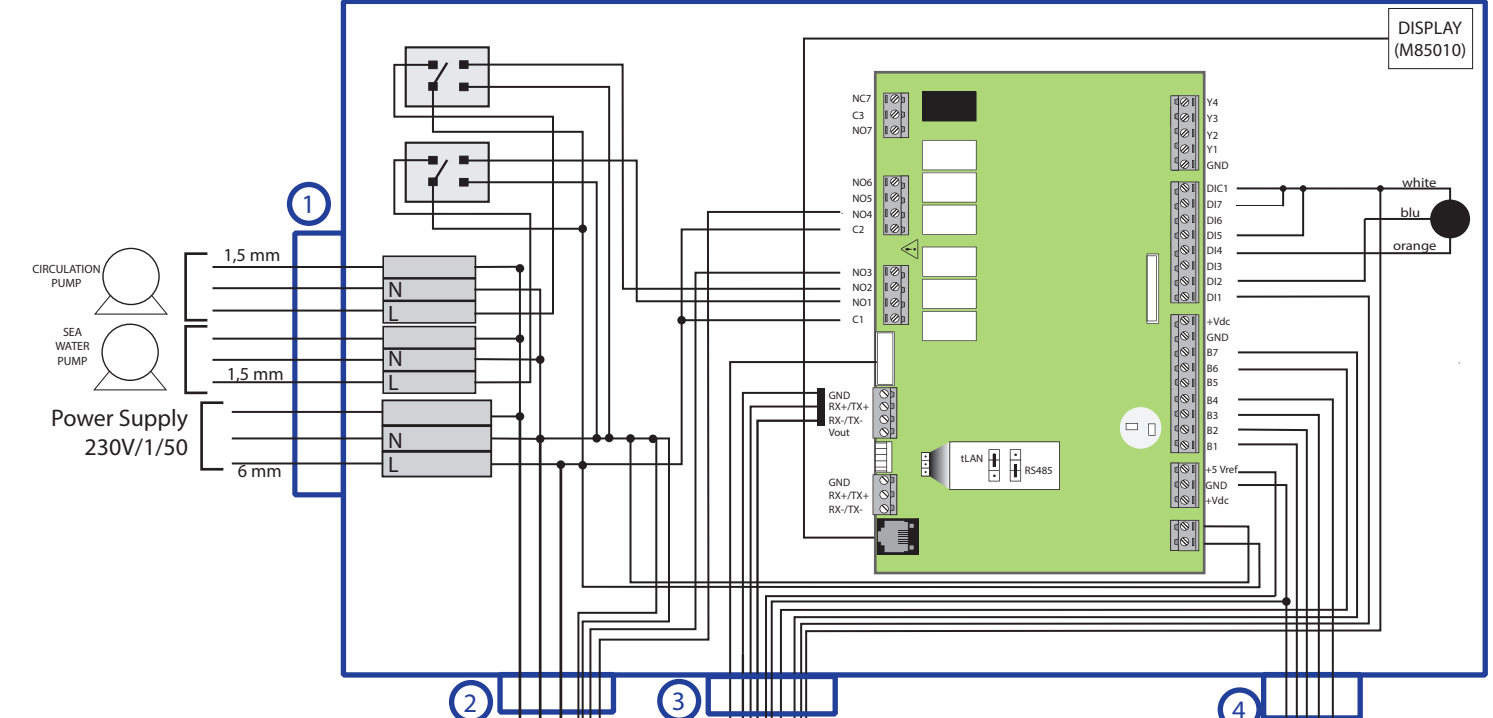

WARNING: Electrician connections are already done by Veco. While installing, connect only the main power supply, the sea water pump and the circulation pump.

CLIMMA DC ELECTRICAL BOX (M85065)

- 1) Main power supply and pumps
- 2) Power connection to the chiller
- 3) Reverse Cycle valve and water valve
- 4) Signals and probes - in/out

INVERTER AND FILTER ON THE CHILLER