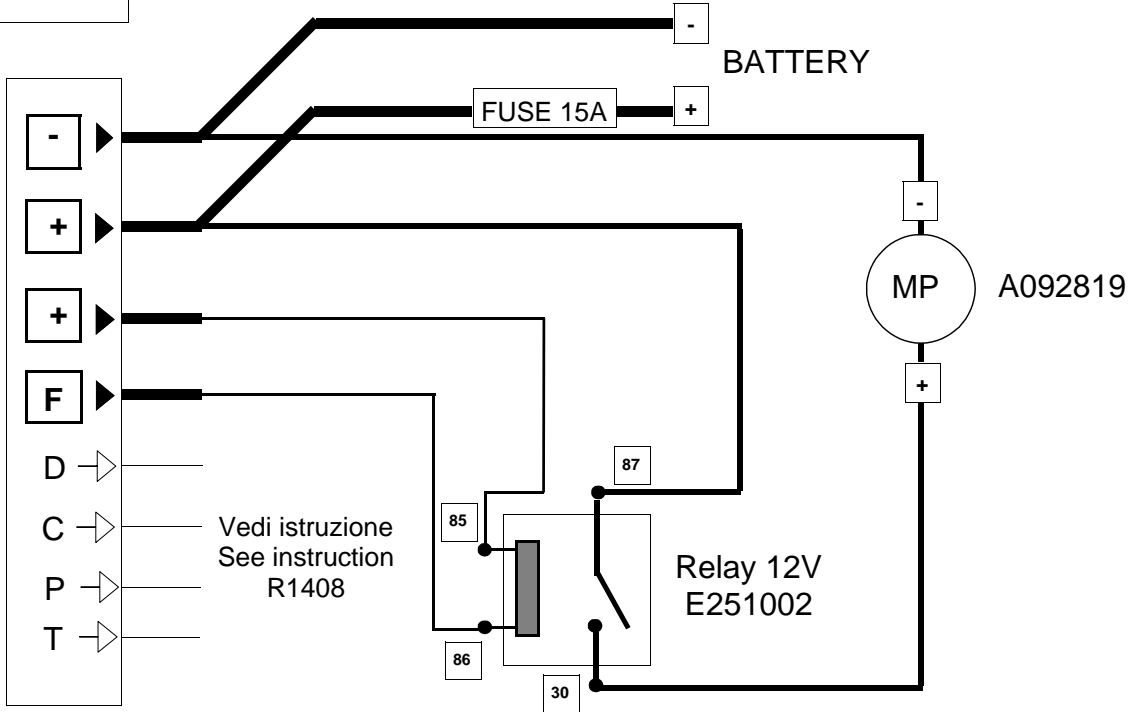

**SCHEMATIC FOR ELECTRIC PUMP OF SUPERFRIGOMATIC W MODEL
 SCHEMA DE BRANCHEMENT POMPE ELECTRIQUE POUR SUPERFRIGOMATIC W
 SCHEMA DI COLLEGAMENTO POMPA ELETTRICA PER SUPERFRIGOMATIC MOD. W**

12V

24V