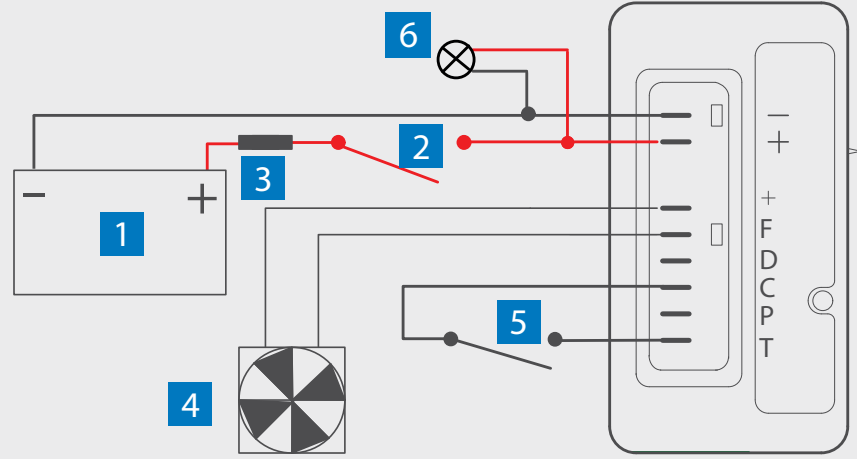

ELECTRICAL WIRING VITRIFRIGO FRIDGES 12/ 24v

Supply Voltage 12/24v

- | | |
|-------------------------------------|---------------------|
| 1 Battery | 4 Fan |
| 2 Isolation switch | 5 Thermostat |
| 3 Fuse (12v 15amp- 24v 8amp) | 6 LED Light |