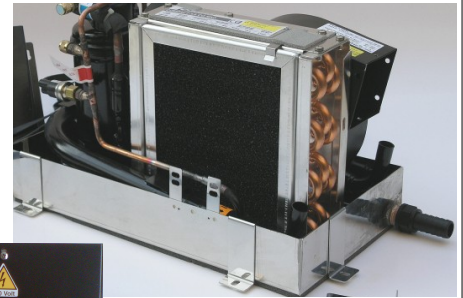

## COMPACT & SPLIT UNITS

Control panel MK3  
MK3B & MK3VI

Control panel MK2  
MDISEU & friends

Remote infrared control  
MTELE

Control box MK3

Compact 3.5 CO

All Compact and Split units are equipped now with the MK3 control box. The MK3 control box is compatible with MK3 control panels (MK3B and MK3VI) and also the complete range of MK2 with its remote infrared control. The MK3 control panel doesn't have the infrared feature.

## FAN COILS

Fan Coil EVA3J  
MEVA13J

Fan Coil control PWM2  
MCONPWM2

Control panel MK2  
MDISEU & friends

Remote infrared control  
MTELE

MCONPWM is the control for all the fan coils. It is compatible with MK2 control panel and its infrared remote control.