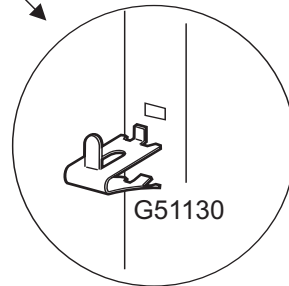

PARTS BREAK DOWN CABINETS MS SERIES FRIDGE ESPLOSO MOBILI SERIE MS FRIGO

MS 42 = G52860
MS 80 = G51520
MS 115/130 = G50865

VITI A TESTA
SVASATA
M4x10I

SPARES CABINET MS SERIES FRIDGE
 RICAMBI MOBILI SERIE MS FRIGO