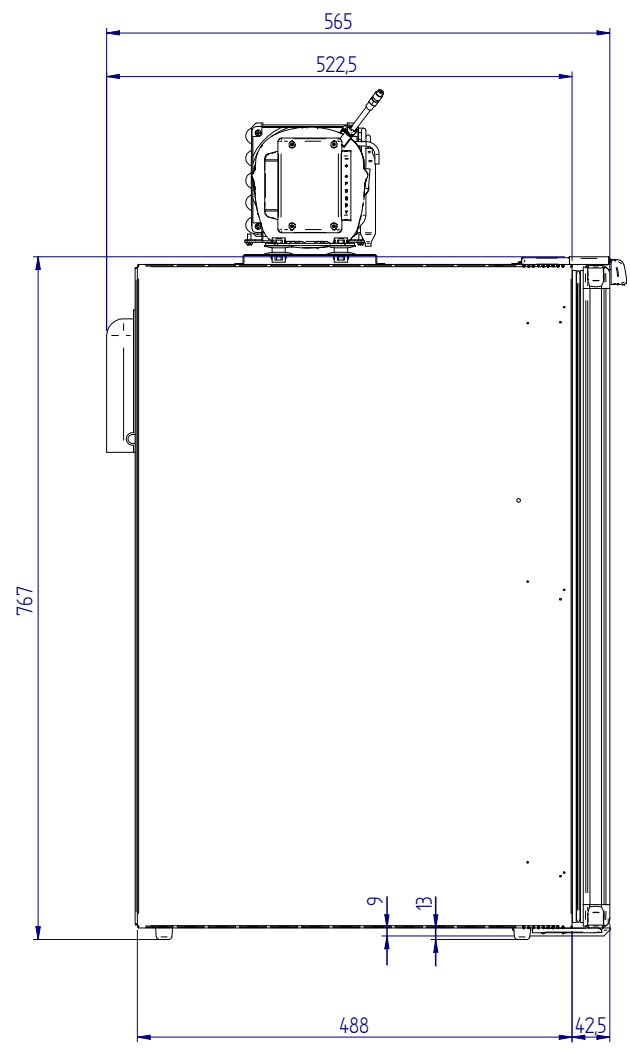

ÔFHĚŠ

STANDARD VERSION (overall dimension)

~[]c

•iã^

c[]

MOUNTING FLANGE VERSION (built-in dimension)

DOOR INSIDE

DOOR OUTSIDE

STANDARD VERSION (built-in dimension)