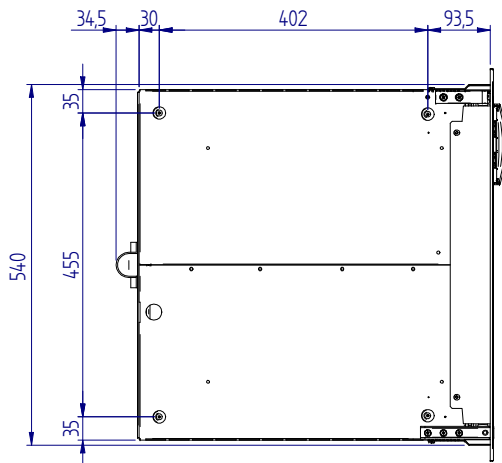

ÔFHĚŠ

STANDARD VERSION (overall dimension)

~[]c

•iã^

c[]

MOUNTING FLANGE VERSION (built-in dimension)

DOOR INSIDE

DOOR OUTSIDE

STANDARD VERSION (built-in dimension)