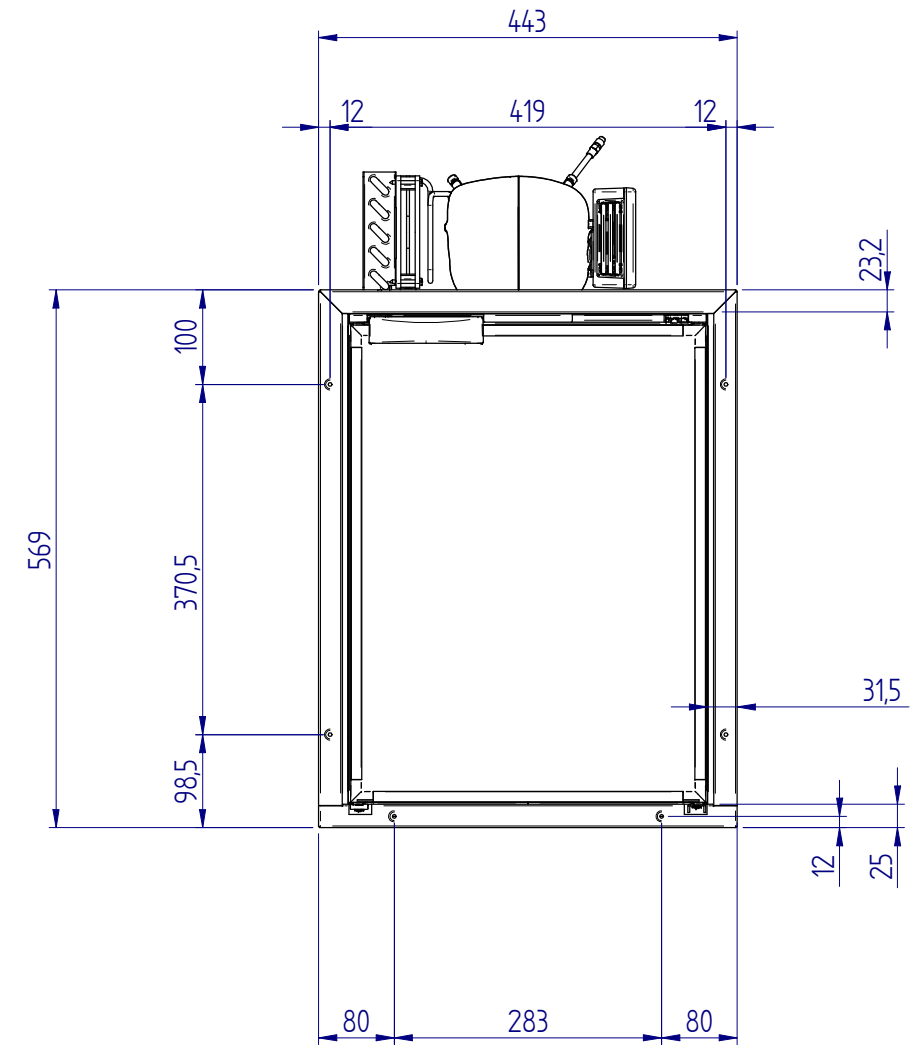

C42L

STANDARD VERSION (overall dimension)

MOUNTING FLANGE VERSION (built-in dimension)

DOOR INSIDE

DOOR OUTSIDE

STANDARD VERSION (built-in dimension)