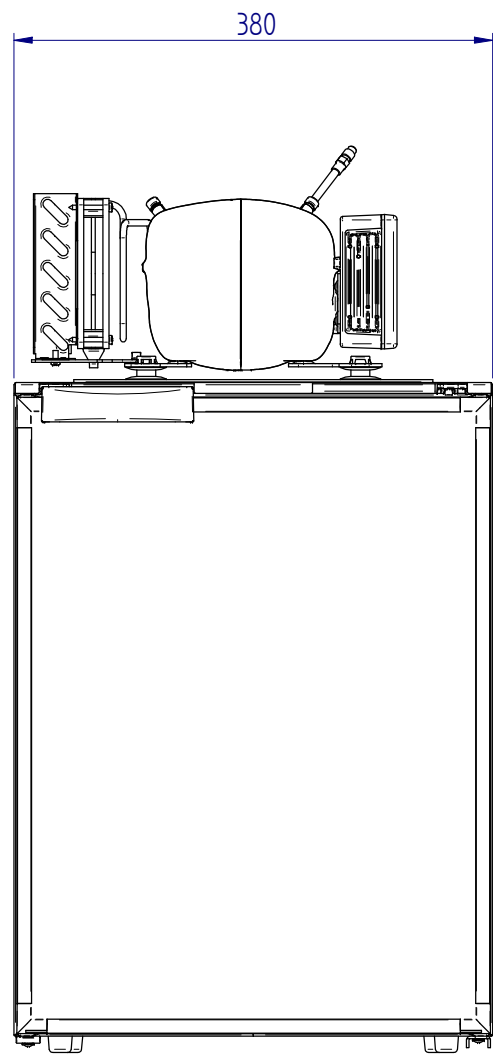

C42L

STANDARD VERSION (overall dimension)

MOUNTING FLANGE VERSION (built-in dimension)

DOOR INSIDE

DOOR OUTSIDE

STANDARD VERSION (built-in dimension)