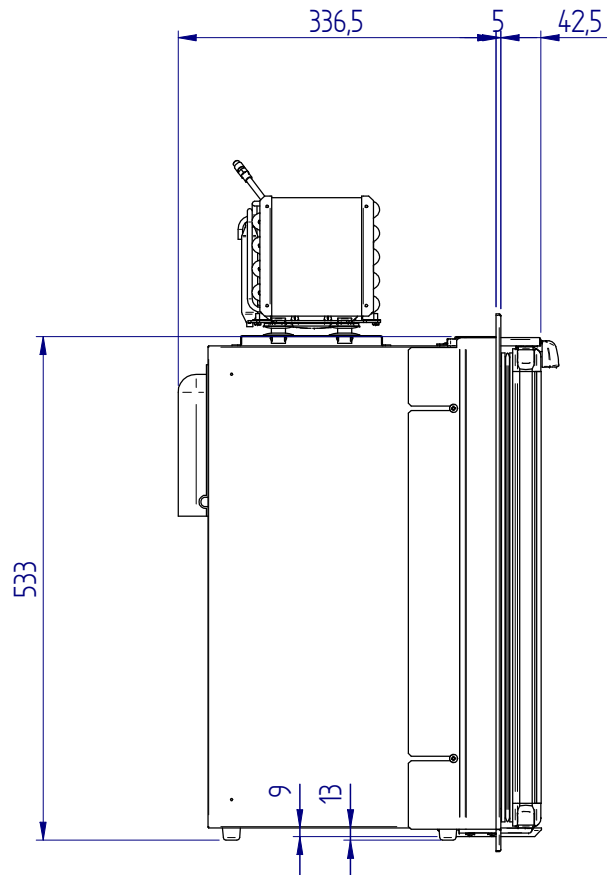

C42L

STANDARD VERSION (overall dimension)

MOUNTING FLANGE VERSION (built-in dimension)

DOOR INSIDE

DOOR OUTSIDE

STANDARD VERSION (built-in dimension)