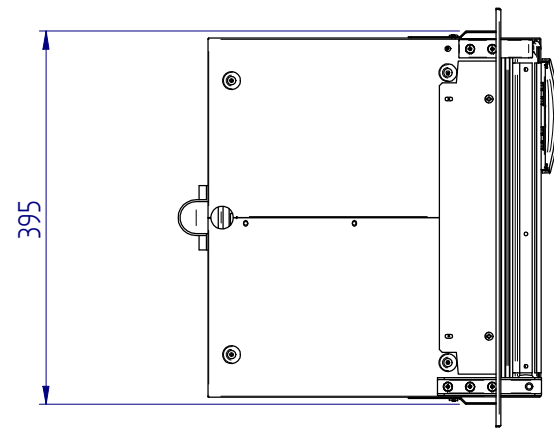

C42L

STANDARD VERSION (overall dimension)

MOUNTING FLANGE VERSION (built-in dimension)

DOOR INSIDE

DOOR OUTSIDE

STANDARD VERSION (built-in dimension)