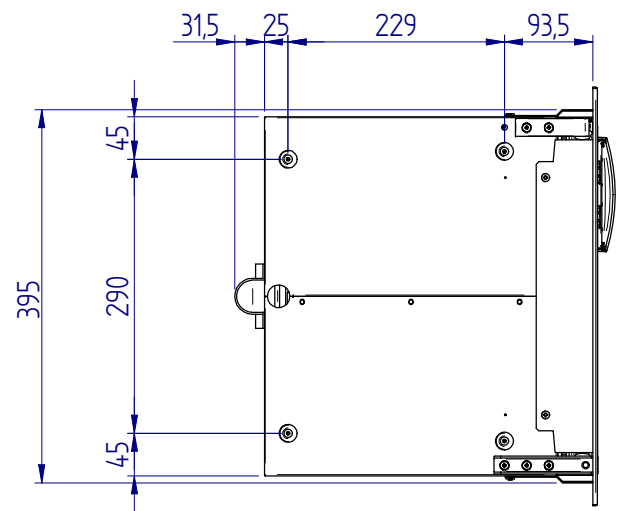

C42L

STANDARD VERSION (overall dimension)

MOUNTING FLANGE VERSION (built-in dimension)

DOOR INSIDE

DOOR OUTSIDE

STANDARD VERSION (built-in dimension)