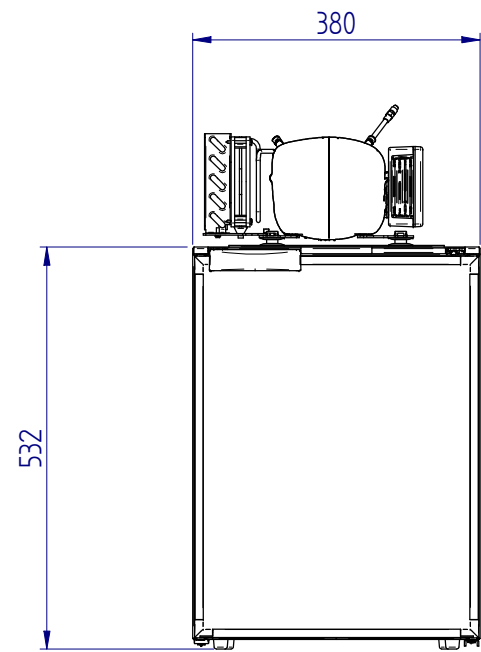

C42L

STANDARD VERSION (overall dimension)

MOUNTING FLANGE VERSION (built-in dimension)

DOOR INSIDE

DOOR OUTSIDE

STANDARD VERSION (built-in dimension)