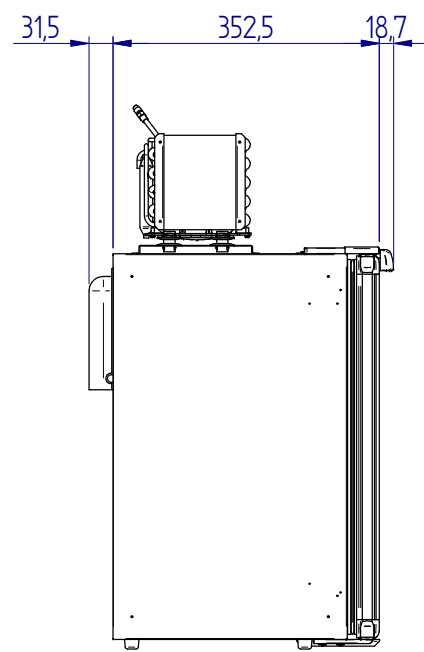

C42L

STANDARD VERSION (overall dimension)

MOUNTING FLANGE VERSION (built-in dimension)

DOOR INSIDE

DOOR OUTSIDE

STANDARD VERSION (built-in dimension)