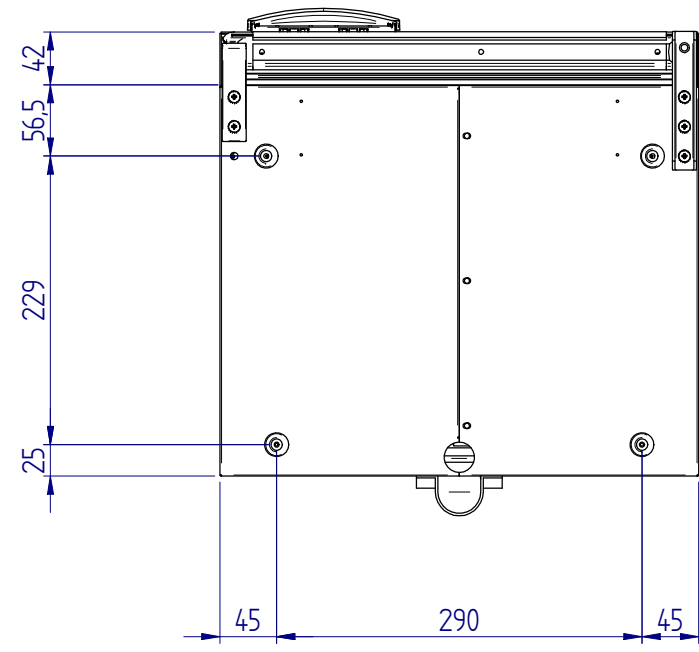

C42L

STANDARD VERSION (overall dimension)

MOUNTING FLANGE VERSION (built-in dimension)

DOOR INSIDE

DOOR OUTSIDE

STANDARD VERSION (built-in dimension)