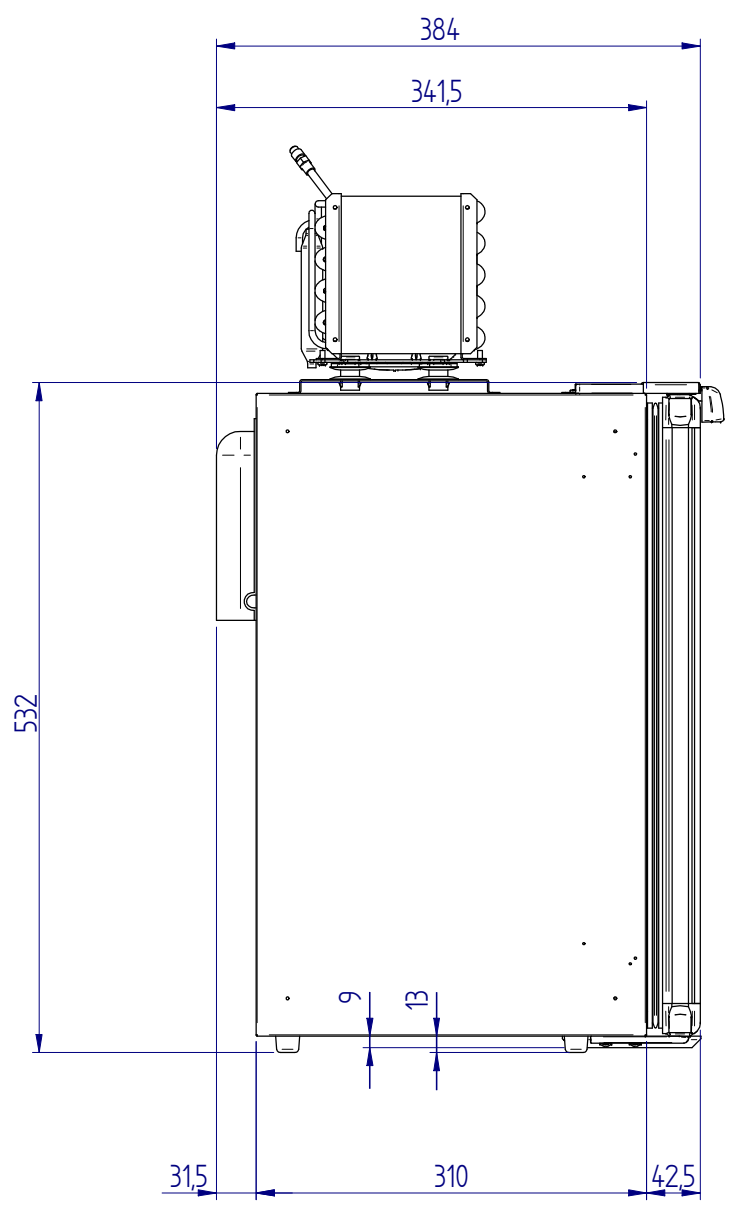

C42L

STANDARD VERSION (overall dimension)

MOUNTING FLANGE VERSION (built-in dimension)

DOOR INSIDE

DOOR OUTSIDE

STANDARD VERSION (built-in dimension)