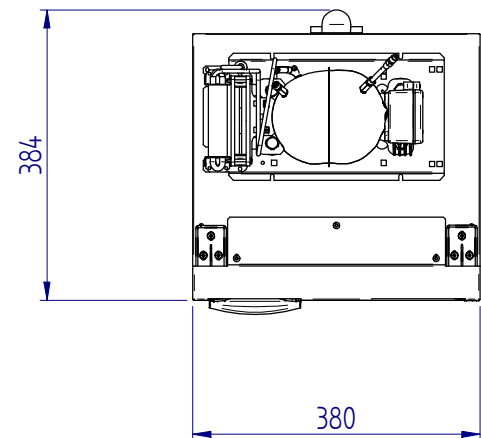

C42L

STANDARD VERSION (overall dimension)

MOUNTING FLANGE VERSION (built-in dimension)

DOOR INSIDE

DOOR OUTSIDE

STANDARD VERSION (built-in dimension)