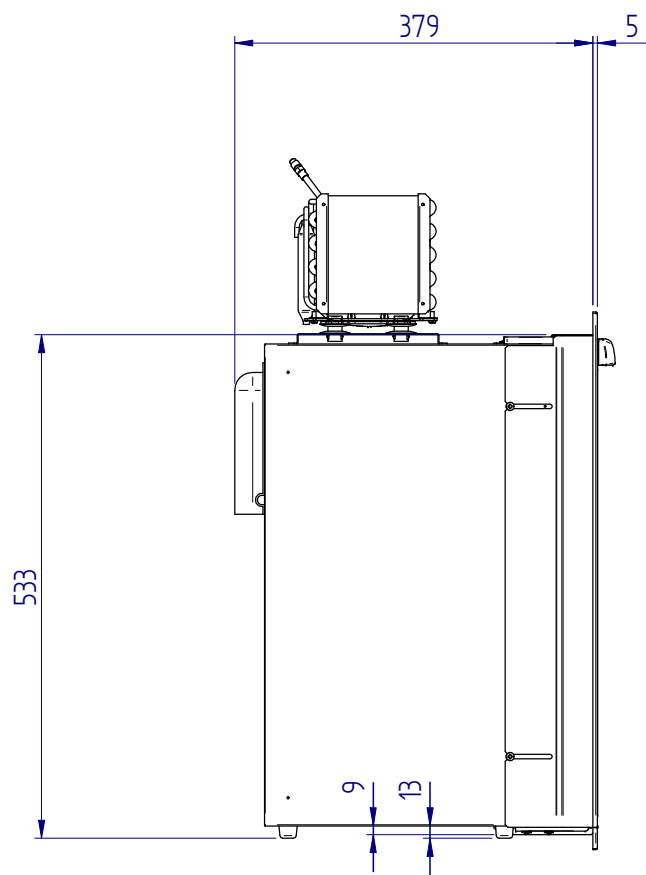

C42L

STANDARD VERSION (overall dimension)

MOUNTING FLANGE VERSION (built-in dimension)

DOOR INSIDE

DOOR OUTSIDE

STANDARD VERSION (built-in dimension)