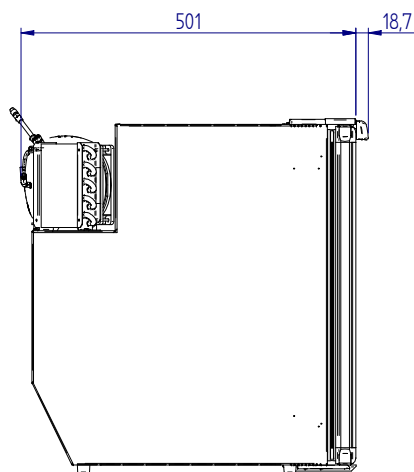

# C51i

STANDARD VERSION (overall dimension)

front

side

top

MOUNTING FLANGE VERSION (built-in dimension)

DOOR INSIDE

DOOR OUTSIDE

STANDARD VERSION (built-in dimension)