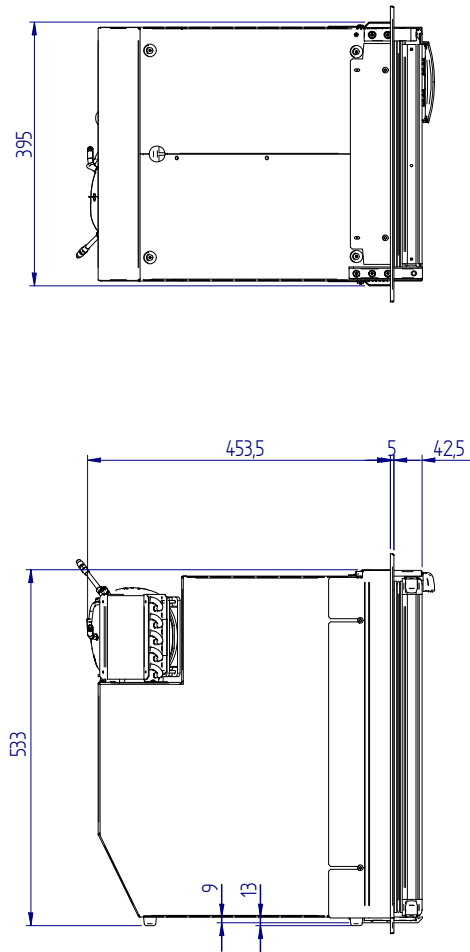

# C51i

STANDARD VERSION (overall dimension)

front

side

top

MOUNTING FLANGE VERSION (built-in dimension)

DOOR INSIDE

DOOR OUTSIDE

STANDARD VERSION (built-in dimension)