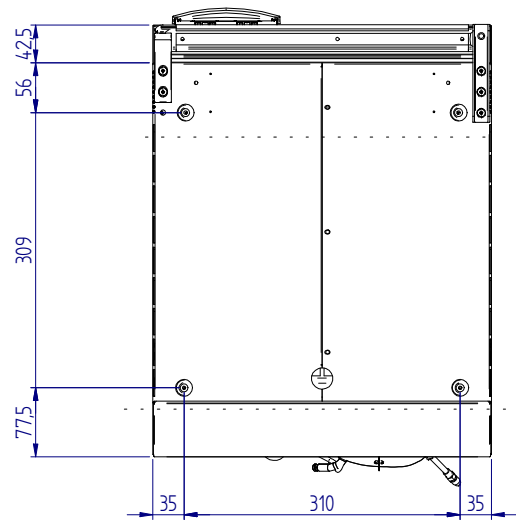

# C51i

STANDARD VERSION (overall dimension)

front

side

top

MOUNTING FLANGE VERSION (built-in dimension)

DOOR INSIDE

DOOR OUTSIDE

STANDARD VERSION (built-in dimension)