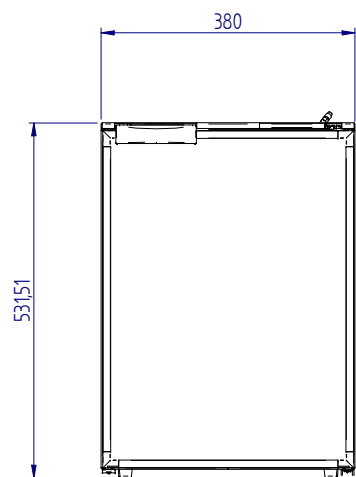

# C51i

STANDARD VERSION (overall dimension)

front

side

top

MOUNTING FLANGE VERSION (built-in dimension)

DOOR INSIDE

DOOR OUTSIDE

STANDARD VERSION (built-in dimension)