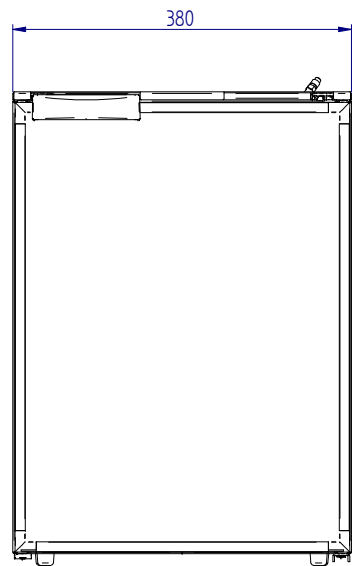

# C51i

STANDARD VERSION (overall dimension)

front

side

top

MOUNTING FLANGE VERSION (built-in dimension)

DOOR INSIDE

DOOR OUTSIDE

STANDARD VERSION (built-in dimension)