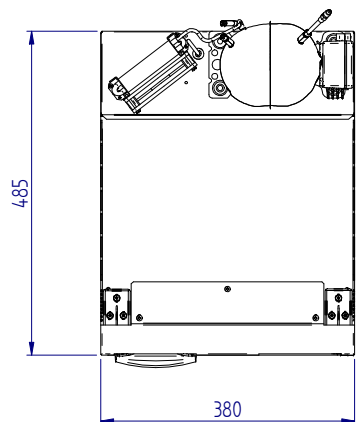

# C51i

STANDARD VERSION (overall dimension)

front

side

top

MOUNTING FLANGE VERSION (built-in dimension)

DOOR INSIDE

DOOR OUTSIDE

STANDARD VERSION (built-in dimension)