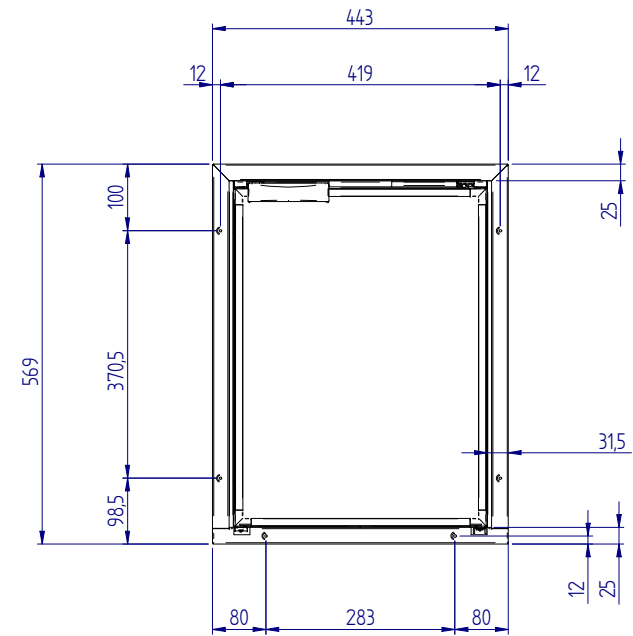

# C51i

STANDARD VERSION (overall dimension)

front

side

top

MOUNTING FLANGE VERSION (built-in dimension)

DOOR INSIDE

DOOR OUTSIDE

STANDARD VERSION (built-in dimension)