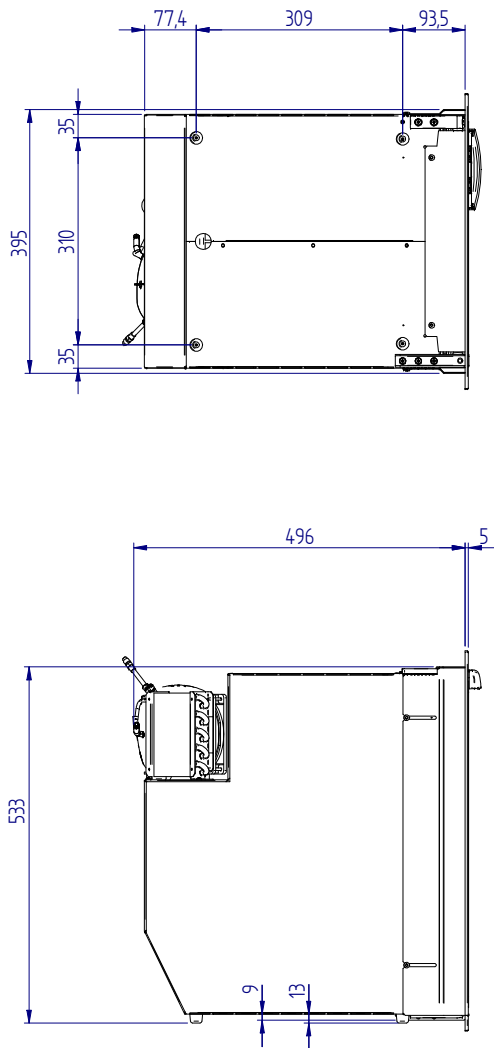

# C51i

STANDARD VERSION (overall dimension)

front

side

top

MOUNTING FLANGE VERSION (built-in dimension)

DOOR INSIDE

DOOR OUTSIDE

STANDARD VERSION (built-in dimension)