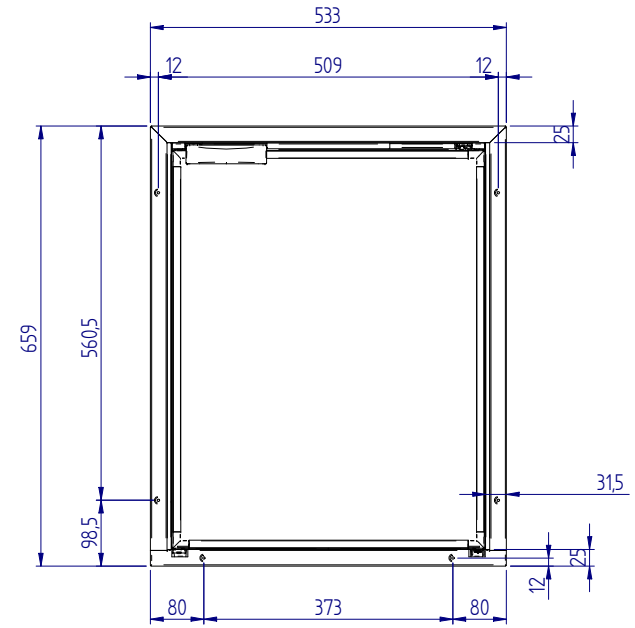

C60i

STANDARD VERSION (overall dimension)

front

side

top

MOUNTING FLANGE VERSION (built-in dimension)

DOOR INSIDE

DOOR OUTSIDE

STANDARD VERSION (built-in dimension)