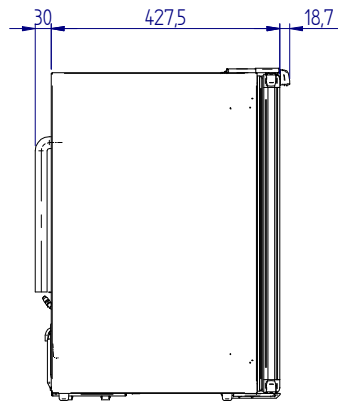

C60i

STANDARD VERSION (overall dimension)

front

side

top

MOUNTING FLANGE VERSION (built-in dimension)

DOOR INSIDE

DOOR OUTSIDE

STANDARD VERSION (built-in dimension)