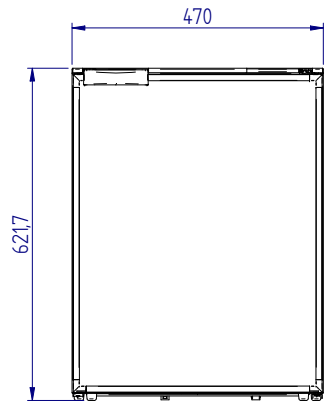

C60i

STANDARD VERSION (overall dimension)

front

side

top

MOUNTING FLANGE VERSION (built-in dimension)

DOOR INSIDE

DOOR OUTSIDE

STANDARD VERSION (built-in dimension)