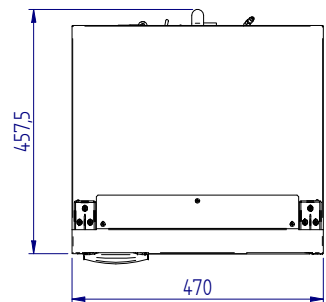

C60i

STANDARD VERSION (overall dimension)

front

side

top

MOUNTING FLANGE VERSION (built-in dimension)

DOOR INSIDE

DOOR OUTSIDE

STANDARD VERSION (built-in dimension)