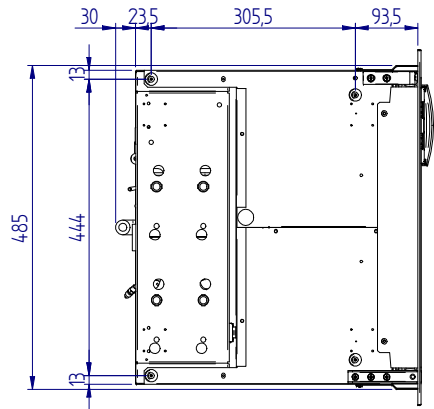

C60i

STANDARD VERSION (overall dimension)

front

side

top

MOUNTING FLANGE VERSION (built-in dimension)

DOOR INSIDE

DOOR OUTSIDE

STANDARD VERSION (built-in dimension)