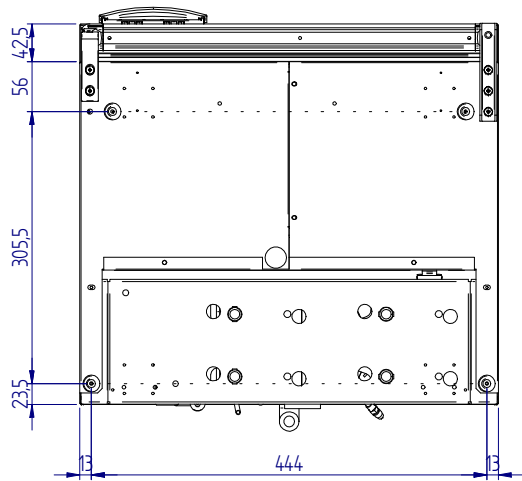

C60i

STANDARD VERSION (overall dimension)

front

side

top

MOUNTING FLANGE VERSION (built-in dimension)

DOOR INSIDE

DOOR OUTSIDE

STANDARD VERSION (built-in dimension)