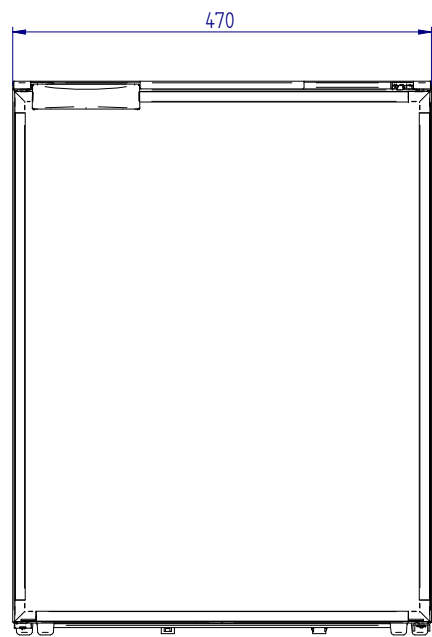

C60i

STANDARD VERSION (overall dimension)

front

side

top

MOUNTING FLANGE VERSION (built-in dimension)

DOOR INSIDE

DOOR OUTSIDE

STANDARD VERSION (built-in dimension)