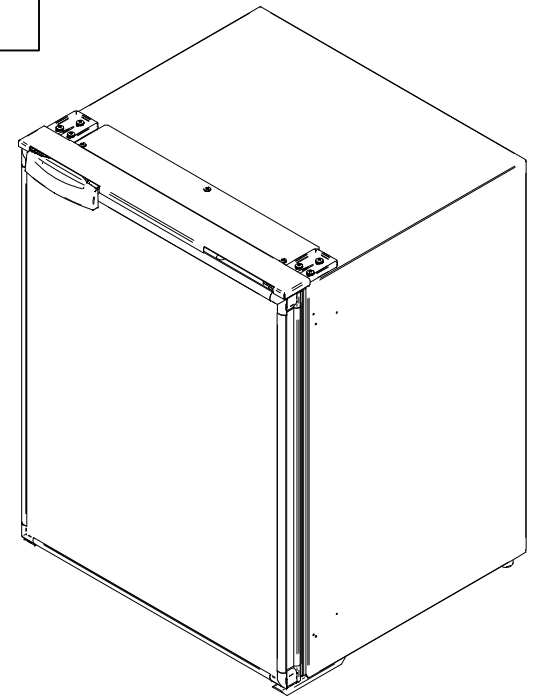

C60i

STANDARD VERSION (overall dimension)

front

side

top

MOUNTING FLANGE VERSION (built-in dimension)

DOOR INSIDE

DOOR OUTSIDE

STANDARD VERSION (built-in dimension)