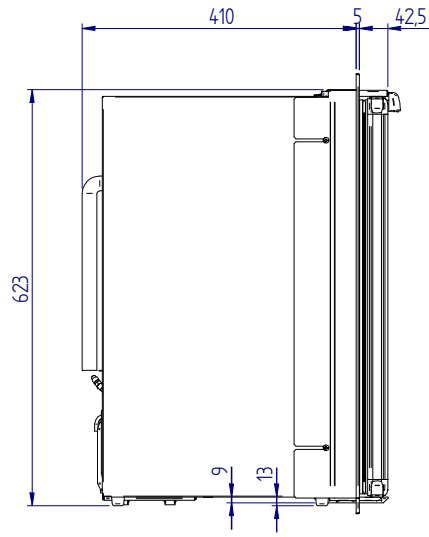

C60i

STANDARD VERSION (overall dimension)

front

side

top

MOUNTING FLANGE VERSION (built-in dimension)

DOOR INSIDE

DOOR OUTSIDE

STANDARD VERSION (built-in dimension)