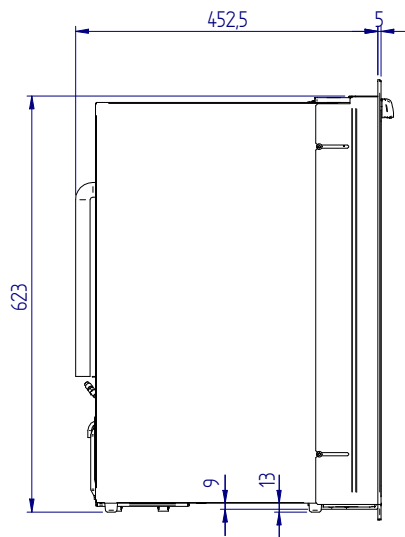

C60i

STANDARD VERSION (overall dimension)

front

side

top

MOUNTING FLANGE VERSION (built-in dimension)

DOOR INSIDE

DOOR OUTSIDE

STANDARD VERSION (built-in dimension)