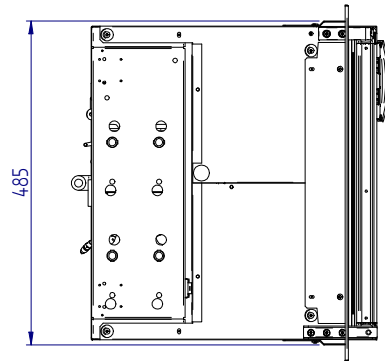

C60i

STANDARD VERSION (overall dimension)

front

side

top

MOUNTING FLANGE VERSION (built-in dimension)

DOOR INSIDE

DOOR OUTSIDE

STANDARD VERSION (built-in dimension)