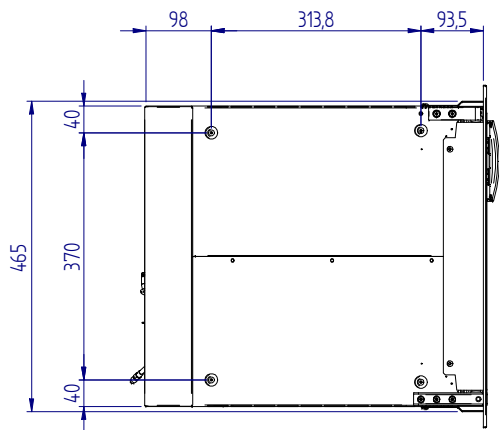

# C62i

STANDARD VERSION (overall dimension)

front

side

top

MOUNTING FLANGE VERSION (built-in dimension)

DOOR INSIDE

DOOR OUTSIDE

STANDARD VERSION (built-in dimension)