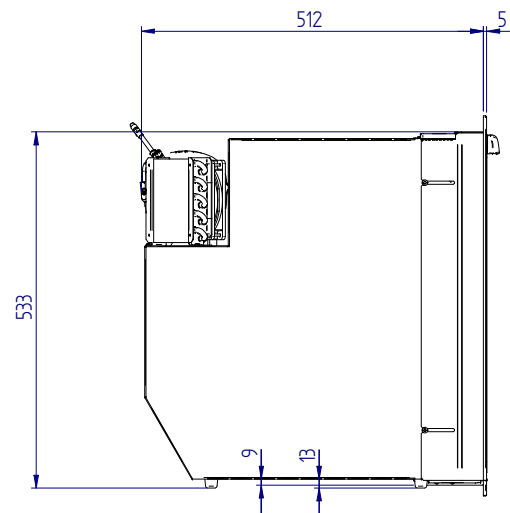

# C62i

STANDARD VERSION (overall dimension)

front

side

top

MOUNTING FLANGE VERSION (built-in dimension)

DOOR INSIDE

DOOR OUTSIDE

STANDARD VERSION (built-in dimension)