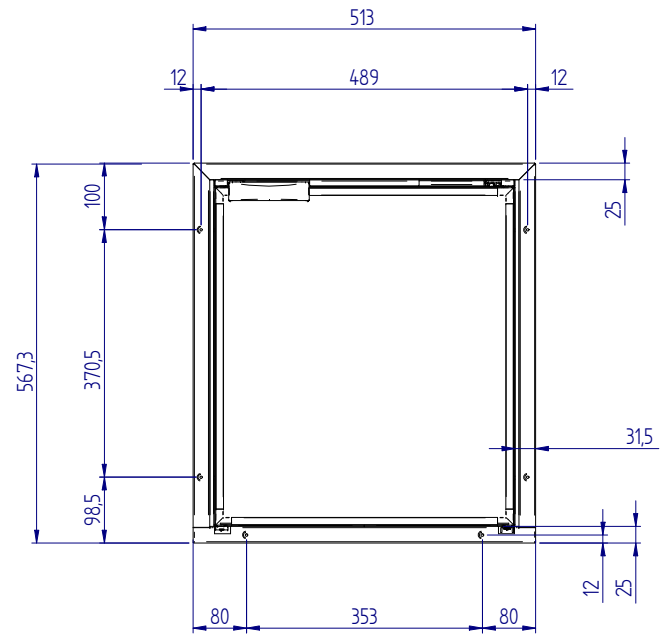

# C62i

STANDARD VERSION (overall dimension)

front

side

top

MOUNTING FLANGE VERSION (built-in dimension)

DOOR INSIDE

DOOR OUTSIDE

STANDARD VERSION (built-in dimension)