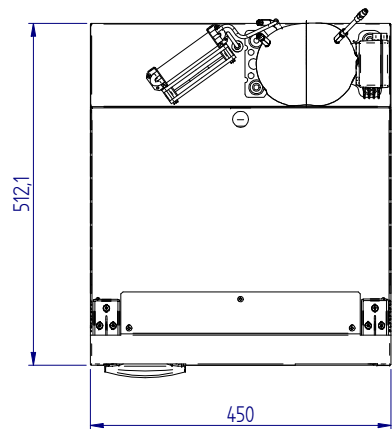

# C62i

STANDARD VERSION (overall dimension)

front

side

top

MOUNTING FLANGE VERSION (built-in dimension)

DOOR INSIDE

DOOR OUTSIDE

STANDARD VERSION (built-in dimension)