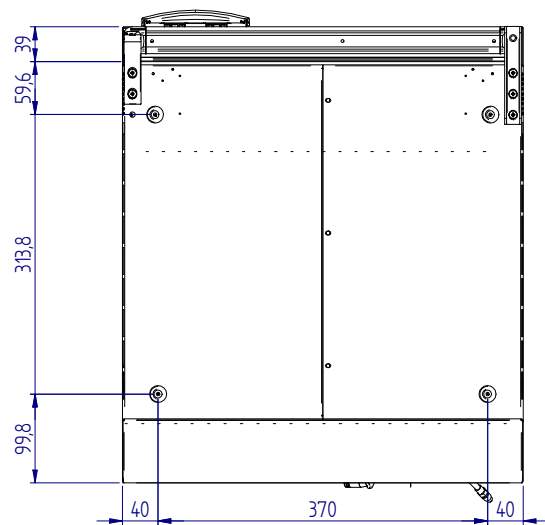

# C62i

STANDARD VERSION (overall dimension)

front

side

top

MOUNTING FLANGE VERSION (built-in dimension)

DOOR INSIDE

DOOR OUTSIDE

STANDARD VERSION (built-in dimension)