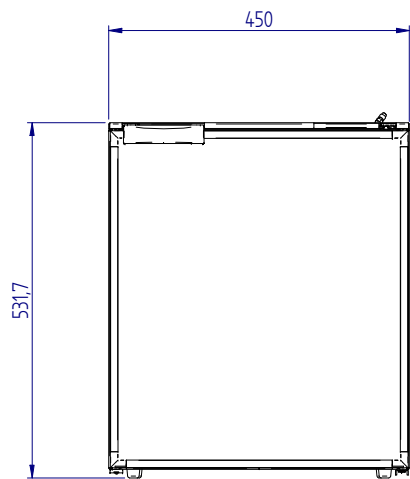

# C62i

STANDARD VERSION (overall dimension)

front

side

top

MOUNTING FLANGE VERSION (built-in dimension)

DOOR INSIDE

DOOR OUTSIDE

STANDARD VERSION (built-in dimension)