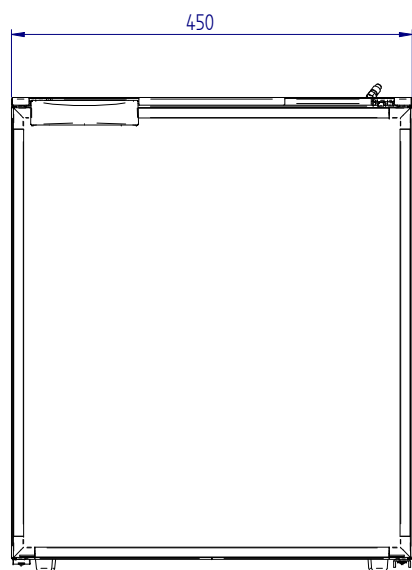

# C62i

STANDARD VERSION (overall dimension)

front

side

top

MOUNTING FLANGE VERSION (built-in dimension)

DOOR INSIDE

DOOR OUTSIDE

STANDARD VERSION (built-in dimension)