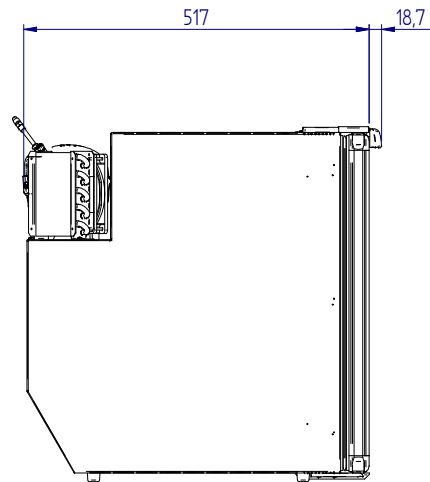

# C62i

STANDARD VERSION (overall dimension)

front

side

top

MOUNTING FLANGE VERSION (built-in dimension)

DOOR INSIDE

DOOR OUTSIDE

STANDARD VERSION (built-in dimension)