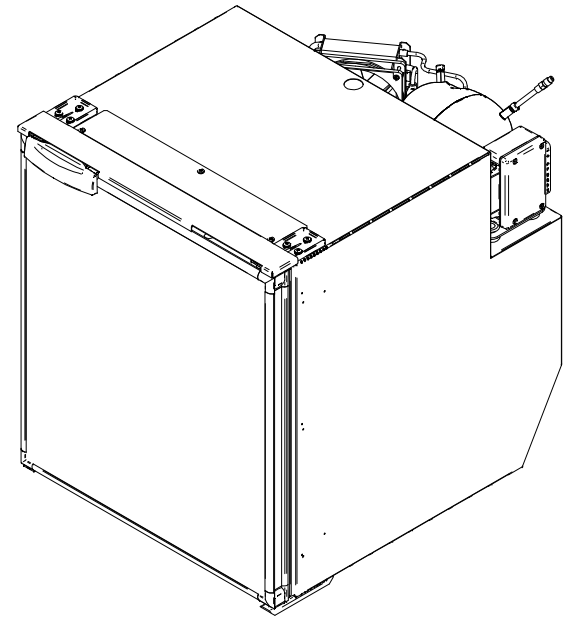

# C62i

STANDARD VERSION (overall dimension)

front

side

top

MOUNTING FLANGE VERSION (built-in dimension)

DOOR INSIDE

DOOR OUTSIDE

STANDARD VERSION (built-in dimension)