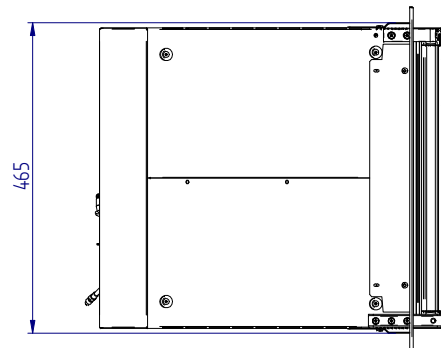

# C62i

STANDARD VERSION (overall dimension)

front

side

top

MOUNTING FLANGE VERSION (built-in dimension)

DOOR INSIDE

DOOR OUTSIDE

STANDARD VERSION (built-in dimension)