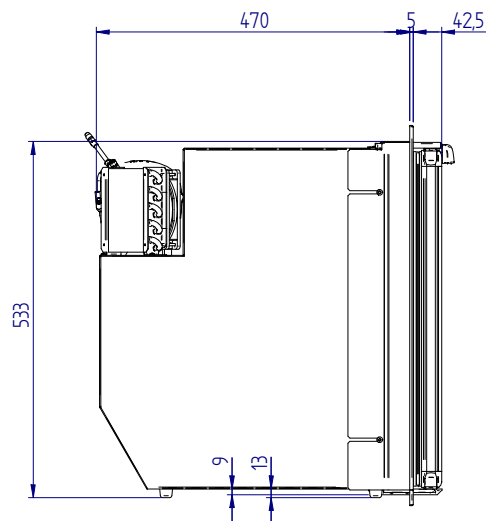

# C62i

STANDARD VERSION (overall dimension)

front

side

top

MOUNTING FLANGE VERSION (built-in dimension)

DOOR INSIDE

DOOR OUTSIDE

STANDARD VERSION (built-in dimension)