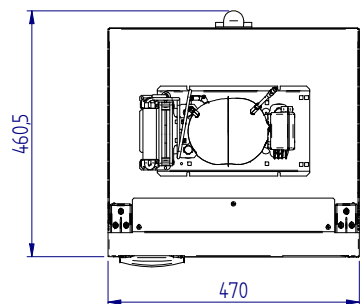

C75L

STANDARD VERSION (overall dimension)

front

side

top

MOUNTING FLANGE VERSION (built-in dimension)

DOOR INSIDE

DOOR OUTSIDE

STANDARD VERSION (built-in dimension)