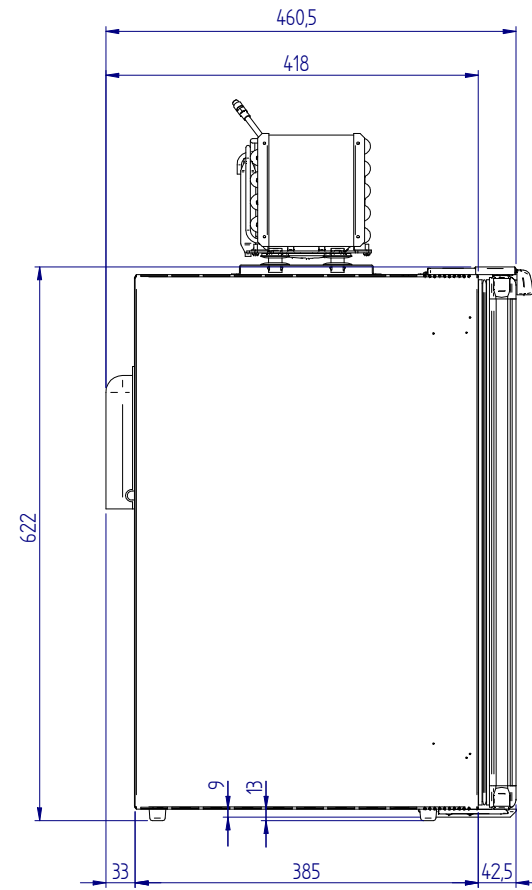

C75L

STANDARD VERSION (overall dimension)

front

side

top

MOUNTING FLANGE VERSION (built-in dimension)

DOOR INSIDE

DOOR OUTSIDE

STANDARD VERSION (built-in dimension)