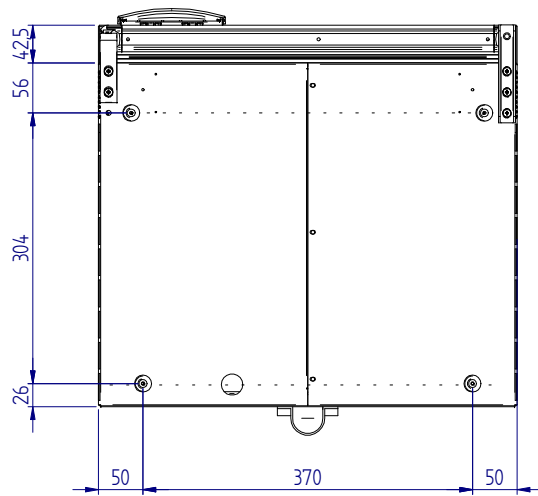

C75L

STANDARD VERSION (overall dimension)

front

side

top

MOUNTING FLANGE VERSION (built-in dimension)

DOOR INSIDE

DOOR OUTSIDE

STANDARD VERSION (built-in dimension)