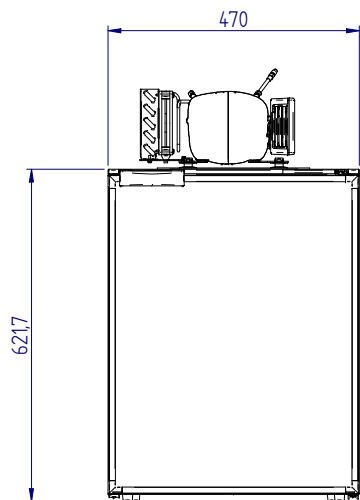

C75L

STANDARD VERSION (overall dimension)

front

side

top

MOUNTING FLANGE VERSION (built-in dimension)

DOOR INSIDE

DOOR OUTSIDE

STANDARD VERSION (built-in dimension)