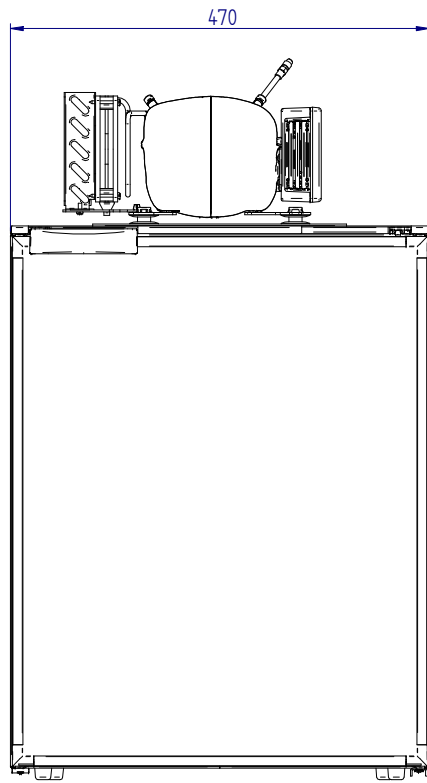

C75L

STANDARD VERSION (overall dimension)

front

side

top

MOUNTING FLANGE VERSION (built-in dimension)

DOOR INSIDE

DOOR OUTSIDE

STANDARD VERSION (built-in dimension)