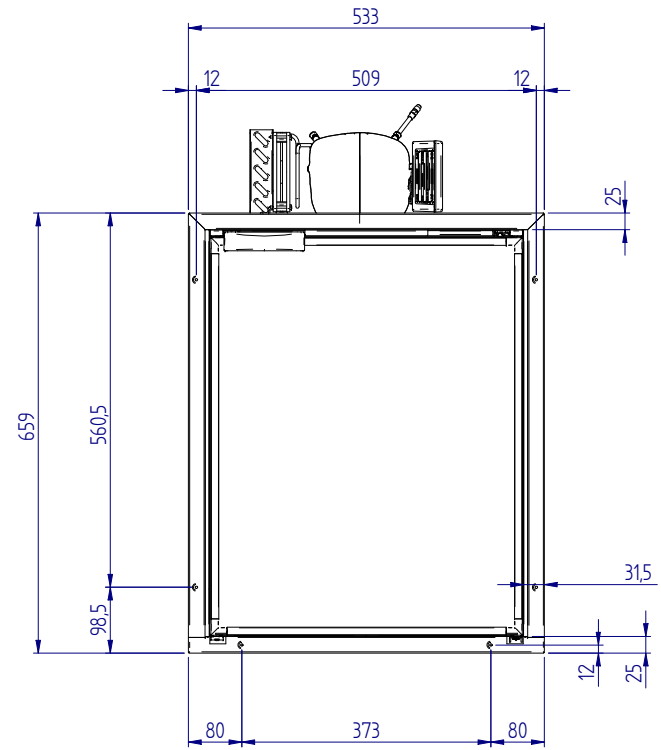

C75L

STANDARD VERSION (overall dimension)

front

side

top

MOUNTING FLANGE VERSION (built-in dimension)

DOOR INSIDE

DOOR OUTSIDE

STANDARD VERSION (built-in dimension)