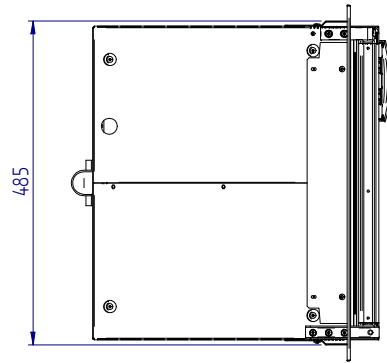

C75L

STANDARD VERSION (overall dimension)

front

side

top

MOUNTING FLANGE VERSION (built-in dimension)

DOOR INSIDE

DOOR OUTSIDE

STANDARD VERSION (built-in dimension)