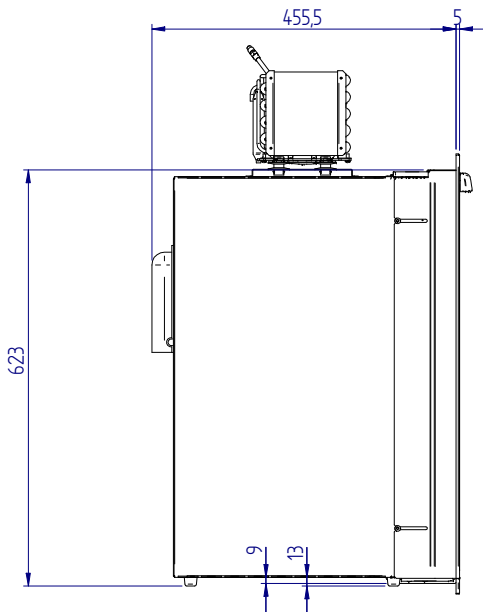

C75L

STANDARD VERSION (overall dimension)

front

side

top

MOUNTING FLANGE VERSION (built-in dimension)

DOOR INSIDE

DOOR OUTSIDE

STANDARD VERSION (built-in dimension)