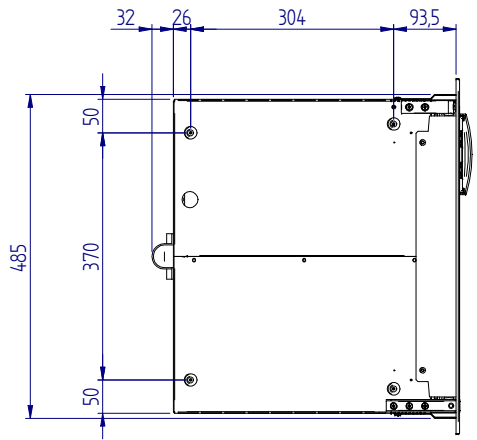

C75L

STANDARD VERSION (overall dimension)

front

side

top

MOUNTING FLANGE VERSION (built-in dimension)

DOOR INSIDE

DOOR OUTSIDE

STANDARD VERSION (built-in dimension)