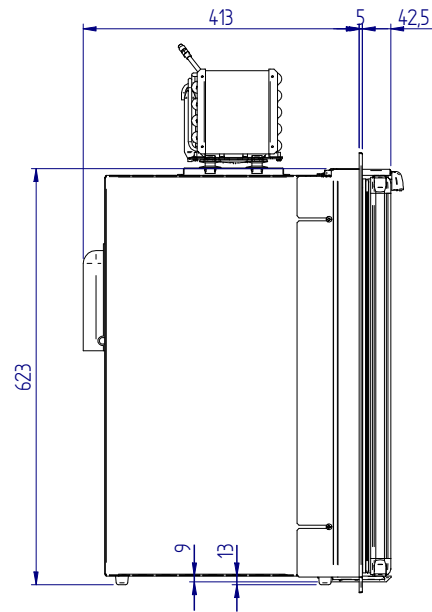

C75L

STANDARD VERSION (overall dimension)

front

side

top

MOUNTING FLANGE VERSION (built-in dimension)

DOOR INSIDE

DOOR OUTSIDE

STANDARD VERSION (built-in dimension)