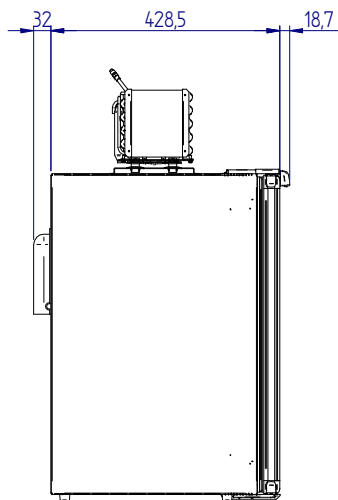

C75L

STANDARD VERSION (overall dimension)

front

side

top

MOUNTING FLANGE VERSION (built-in dimension)

DOOR INSIDE

DOOR OUTSIDE

STANDARD VERSION (built-in dimension)