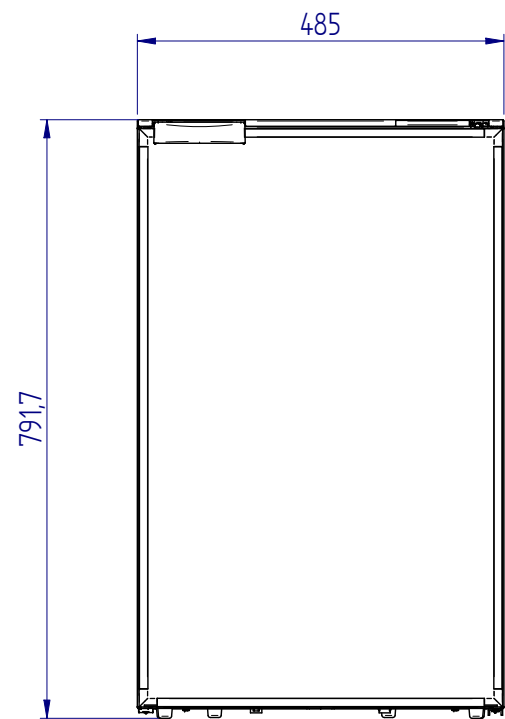

STANDARD VERSION (overall dimension)

MOUNTING FLANGE VERSION (built-in dimension)

DOOR INSIDE

DOOR OUTSIDE