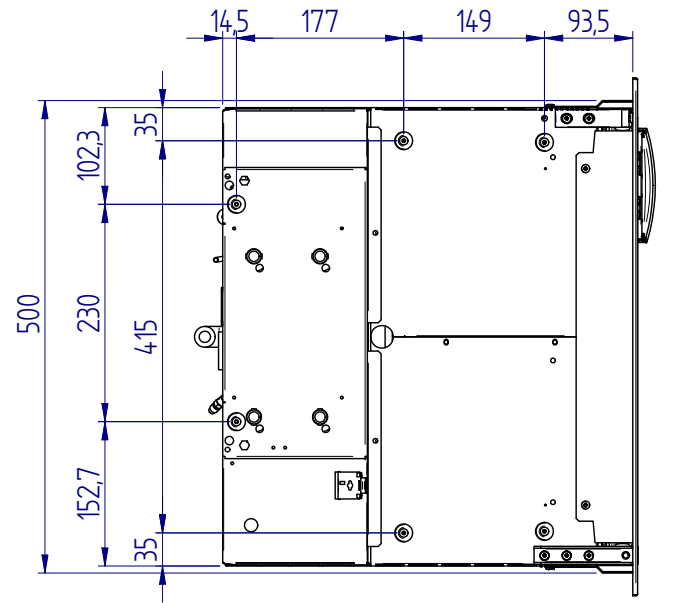

STANDARD VERSION (overall dimension)

MOUNTING FLANGE VERSION (built-in dimension)

DOOR INSIDE

DOOR OUTSIDE