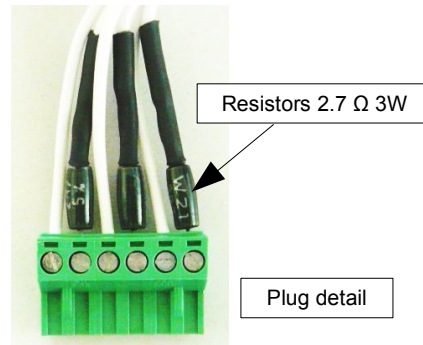

## FAN COIL CONTROL BOX MV8

speed	1	2	3	4	5	6	7	8
relay	R1	R2	R3	R1+R2	R1+R3	R2+R3	R1+R2+R3	R4
capacitor	C1	C2	C3	C1+C2	C1+C3	C2+C3	C1+C2+C3	230V

### CAPACITORS DETAILS FOR MEVA SERIES FAN-COILS

Fan coil	RUN *	C 1	C2	C3
MEVA3	2	1.5	2	3.15
MEVA4.5	4	2	4	5
MEVA7	4	2	4	5
MEVA9	6.3	4	5	6.3
MEVA13	6.3	4	5	6.3
MEVA15S	2+2	4	5	6.3
MEVA17	8**	5	8	12.5
MEVA17S	6+6	5	8	12.5
MEVA24S	6+6	5	8	12.5

\* Run capacitor is installed on the connecting cable

\*\* Run capacitor is installed inside the blower scroll