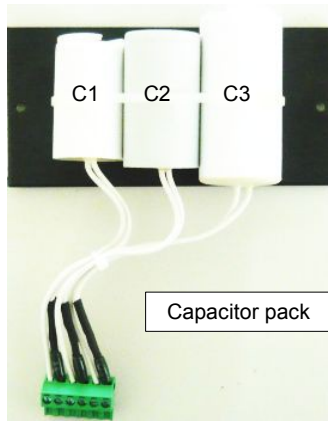

## FAN COIL CONTROL BOX MV8

speed	1	2	3	4	5	6	7	8
relay	R1	R2	R3	R1+R2	R1+R3	R2+R3	R1+R2+R3	R4
capacitor	C1	C2	C3	C1+C2	C1+C3	C2+C3	C1+C2+C3	230V

### CAPACITORS DETAILS FOR MEVA SERIES FAN-COILS

Fan coil	RUN *	C 1	C2	C3
MEVA3	2	1.5	2	3.15
MEVA4.5	4	2	4	5
MEVA7	4	2	4	5
MEVA9	6.3	4	5	6.3
MEVA13	6.3	4	5	6.3
MEVA15S	2+2	4	5	6.3
MEVA17	8**	5	8	12.5
MEVA17S	6+6	5	8	12.5
MEVA24S	6+6	5	8	12.5

\* Run capacitor is installed on the connecting cable

\*\* Run capacitor is installed inside the blower scroll