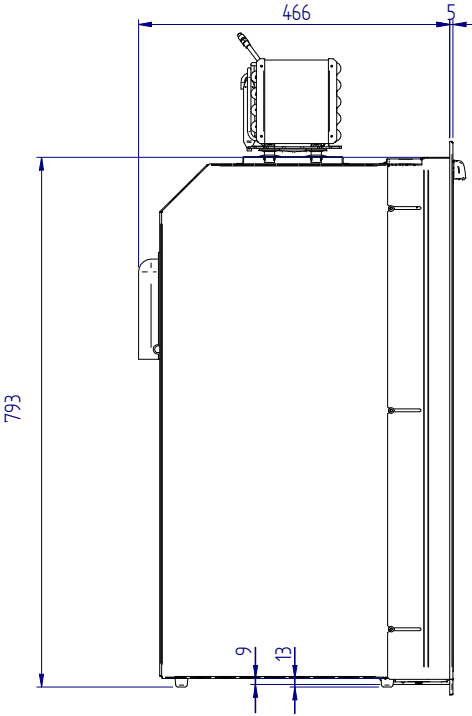

C95L

STANDARD VERSION (overall dimension)

front

side

top

MOUNTING FLANGE VERSION (built-in dimension)

DOOR INSIDE

DOOR OUTSIDE

STANDARD VERSION (built-in dimension)