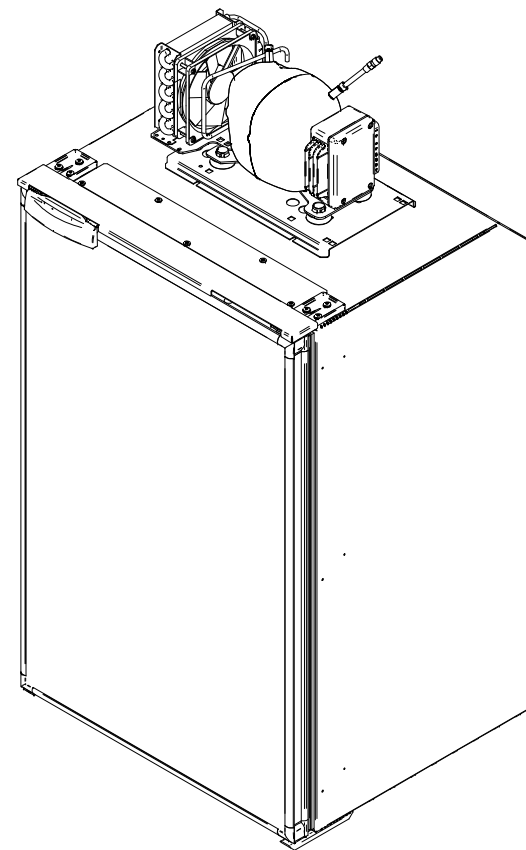

C95L

STANDARD VERSION (overall dimension)

front

side

top

MOUNTING FLANGE VERSION (built-in dimension)

DOOR INSIDE

DOOR OUTSIDE

STANDARD VERSION (built-in dimension)