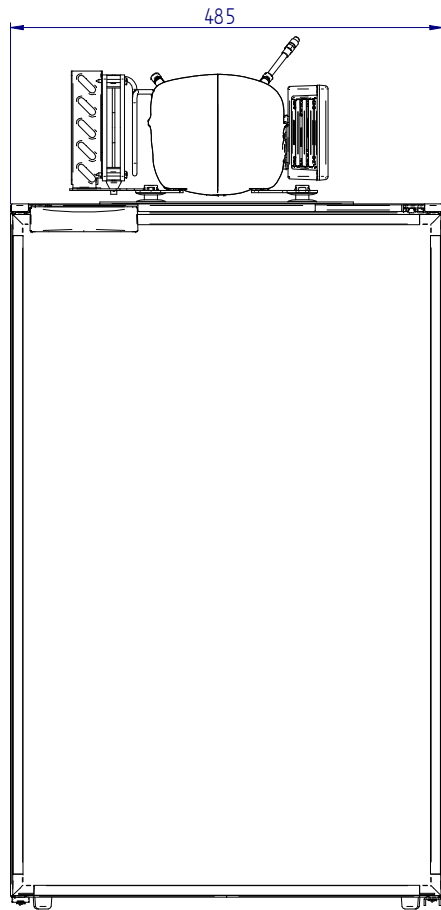

C95L

STANDARD VERSION (overall dimension)

front

side

top

MOUNTING FLANGE VERSION (built-in dimension)

DOOR INSIDE

DOOR OUTSIDE

STANDARD VERSION (built-in dimension)