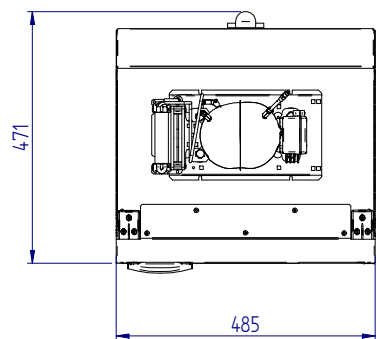

C95L

STANDARD VERSION (overall dimension)

front

side

top

MOUNTING FLANGE VERSION (built-in dimension)

DOOR INSIDE

DOOR OUTSIDE

STANDARD VERSION (built-in dimension)