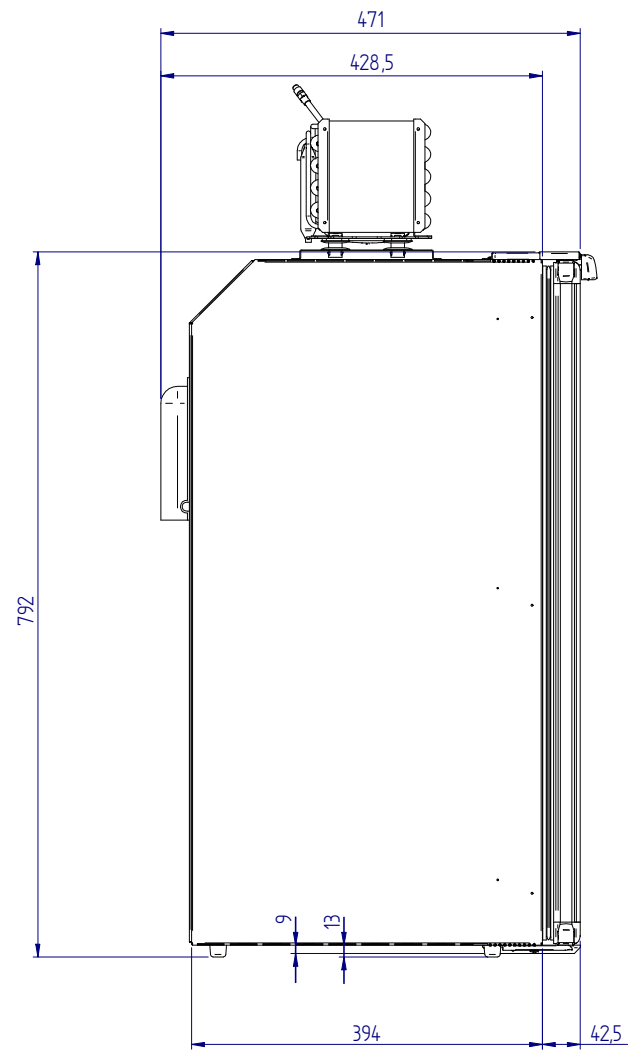

C95L

STANDARD VERSION (overall dimension)

front

side

top

MOUNTING FLANGE VERSION (built-in dimension)

DOOR INSIDE

DOOR OUTSIDE

STANDARD VERSION (built-in dimension)