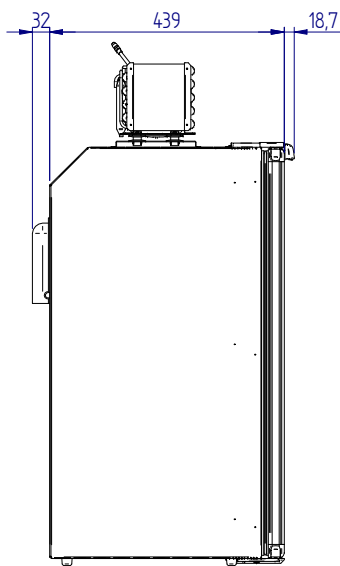

C95L

STANDARD VERSION (overall dimension)

front

side

top

MOUNTING FLANGE VERSION (built-in dimension)

DOOR INSIDE

DOOR OUTSIDE

STANDARD VERSION (built-in dimension)