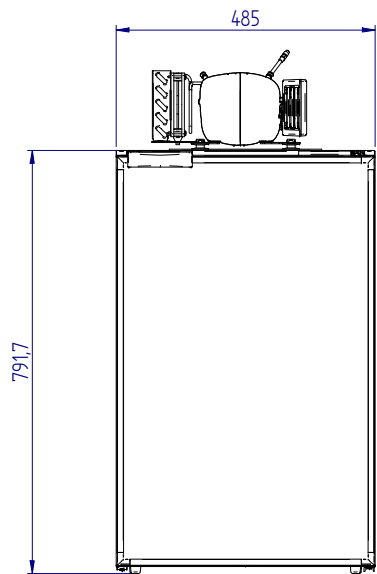

C95L

STANDARD VERSION (overall dimension)

front

side

top

MOUNTING FLANGE VERSION (built-in dimension)

DOOR INSIDE

DOOR OUTSIDE

STANDARD VERSION (built-in dimension)