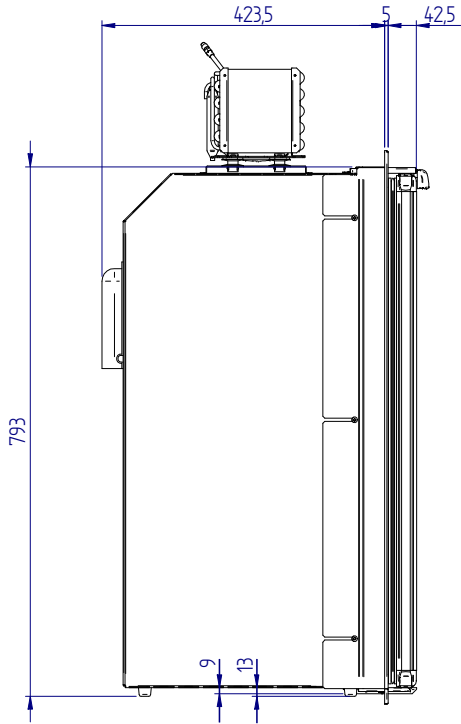

C95L

STANDARD VERSION (overall dimension)

front

side

top

MOUNTING FLANGE VERSION (built-in dimension)

DOOR INSIDE

DOOR OUTSIDE

STANDARD VERSION (built-in dimension)