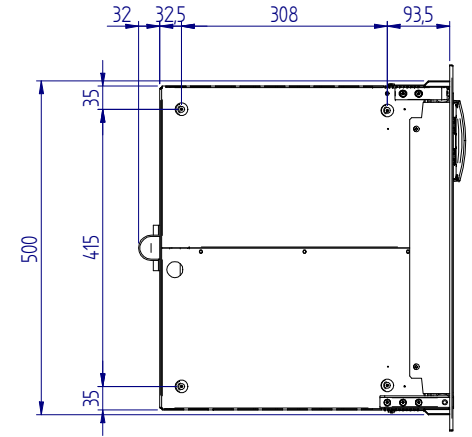

C95L

STANDARD VERSION (overall dimension)

front

side

top

MOUNTING FLANGE VERSION (built-in dimension)

DOOR INSIDE

DOOR OUTSIDE

STANDARD VERSION (built-in dimension)