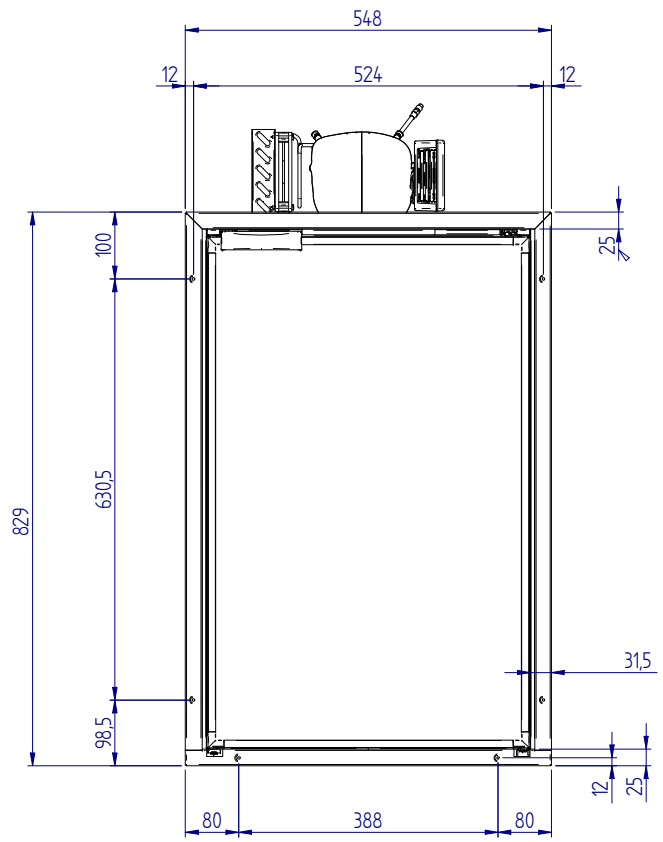

C95L

STANDARD VERSION (overall dimension)

front

side

top

MOUNTING FLANGE VERSION (built-in dimension)

DOOR INSIDE

DOOR OUTSIDE

STANDARD VERSION (built-in dimension)