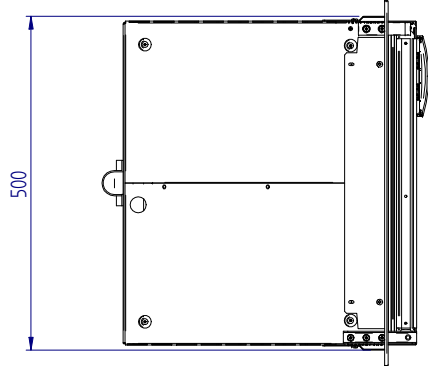

C95L

STANDARD VERSION (overall dimension)

front

side

top

MOUNTING FLANGE VERSION (built-in dimension)

DOOR INSIDE

DOOR OUTSIDE

STANDARD VERSION (built-in dimension)