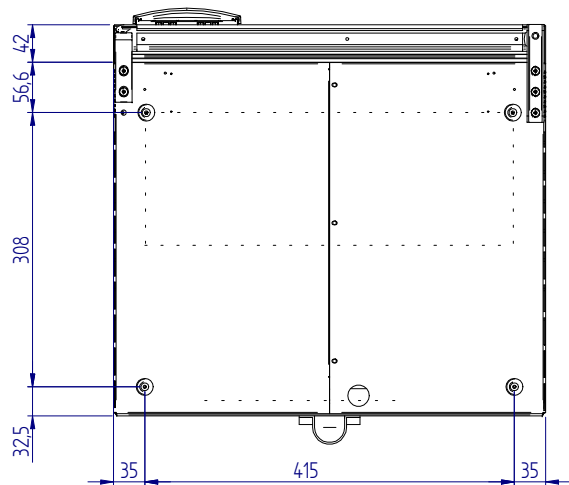

C95L

STANDARD VERSION (overall dimension)

front

side

top

MOUNTING FLANGE VERSION (built-in dimension)

DOOR INSIDE

DOOR OUTSIDE

STANDARD VERSION (built-in dimension)